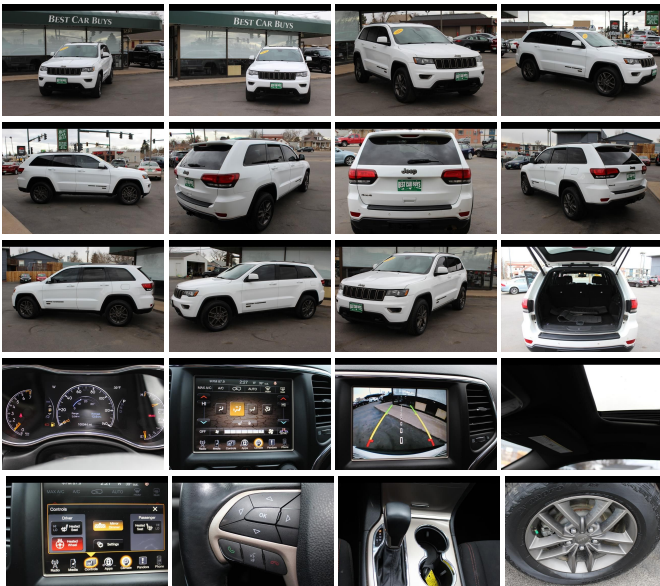

2016 Jeep Grand Cherokee 75th Anniversary

View this car on our website at bestusedcarbuys.com/7185560/ebrochure

Our Price **\$19,999**

Specifications:

Year:	2016
VIN:	1C4RJFAG8GC365442
Make:	Jeep
Stock:	GC365442
Model/Trim:	Grand Cherokee 75th Anniversary
Condition:	Pre-Owned
Body:	SUV
Exterior:	Bright White Clear Coat
Engine:	ENGINE: 3.6L V6 24V VVT UPG I W/ESS
Interior:	Black
Transmission:	Automatic w/OD
Mileage:	100,044
Drivetrain:	4 Wheel Drive
Economy:	City 18 / Highway 25

CLEAN NO ACCIDENT CAR FAX ****4X4****LIMITED EDITION
****SUNROOF/MOONROOF****NEW TIRES***BACK UP CAMERA
TOW HITCH PACKAGE

Vehicle History Report : as Of 03/25/2023

CARFAX

Snapshot

2016 JEEP GRAND CHEROKEE LAREDO