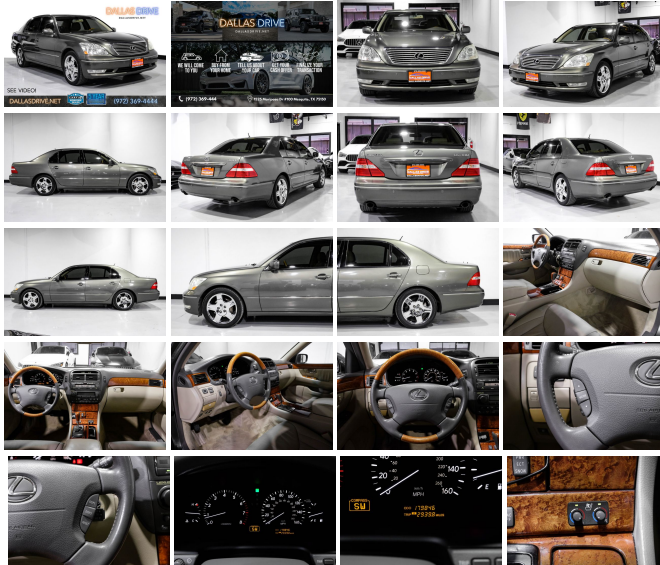

Specifications:

Year:	2006
VIN:	JTHBN36F565038311
Make:	Lexus
Stock:	038311
Model/Trim:	LS 430
Condition:	Pre-Owned
Body:	Sedan
Exterior:	Flint Mica
Engine:	4.3L DOHC EFI 32-valve V8 engine-inc: variable valve timing w/intelligence (VVT-i)
Interior:	Cashmere Leather
Transmission:	Automatic w/OD
Mileage:	178,901
Drivetrain:	Rear Wheel Drive
Economy:	City 18 / Highway 25

Recent Arrival!

17" x 7.5" Alloy Wheels, 4-Wheel Disc Brakes, 7 Speakers, ABS brakes, Air Conditioning, Alloy wheels, AM/FM radio, Anti-whiplash front head restraints, Auto tilt-away steering wheel, Auto-dimming door mirrors, Auto-dimming Rear-View mirror, Automatic temperature control, Brake assist, Bumpers: body-color, Cassette, CD player, Compass, Delay-off headlights, Driver door bin, Driver vanity mirror, Dual front impact airbags, Dual front side impact airbags, Electronic Stability Control, ETR AM/FM Stereo w/6-Disc In-Dash CD Changer, Four wheel independent suspension, Front anti-roll bar, Front Bucket Seats, Front Center Armrest w/Storage, Front dual zone A/C, Front fog lights, Front reading lights, Fully automatic headlights, Garage door transmitter: HomeLink, Genuine wood console insert, Genuine wood dashboard insert, Genuine wood door panel insert, Head restraints memory, Heated door mirrors, High-Intensity Discharge Headlights, Illuminated entry, Knee airbag, Leather Seat Trim, Leather Shift Knob, Leather steering wheel, Low tire pressure warning, Memory seat, Occupant sensing airbag, Outside temperature display, Overhead airbag, Overhead console, Panic alarm, Passenger door bin, Passenger vanity mirror, Power adjustable front head restraints, Power door mirrors, Power driver seat, Power moonroof, Power passenger seat, Power steering, Power windows, Radio data system, Rain sensing wipers, Rear anti-roll bar, Rear reading lights, Rear seat center armrest, Rear Window Blind, Rear window defroster, Remote keyless entry, Seatbelt memory, Security system, Speed control, Speed-sensing steering, Speed-Sensitive Wipers, Steering wheel memory, Steering wheel mounted audio controls, Tachometer, Telescoping steering wheel, Tilt steering wheel, Traction control, Trip computer, and Variably intermittent wipers. 2006 Lexus LS 430 RWD 6-Speed Automatic Electronic 4.3L V8 SMPI DOHC Flint Mica