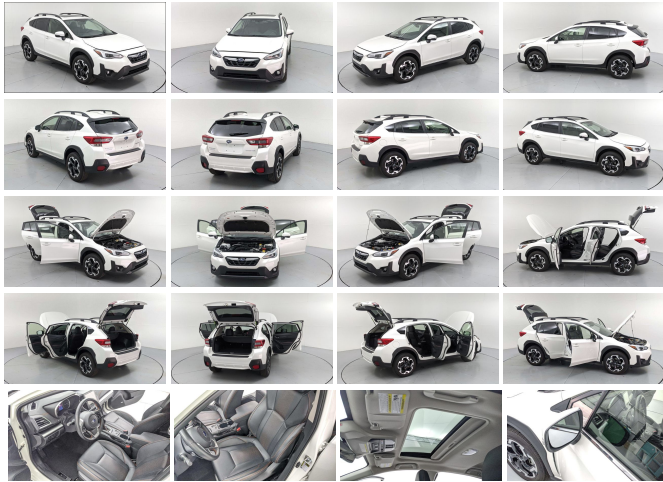

WAS \$33,489, EPA 34 MPG Hwy/27 MPG City! Excellent Condition, Subaru Certified, GREAT MILES 5,938! Heated Leather Seats, NAV, Sunroof, Blind Spot Monitor, Remote Engine Start, Back-Up Camera, Onboard Communications System, Alloy Wheels KEY FEATURES INCLUDE Leather Seats, All Wheel Drive, Heated Driver Seat, Back-Up Camera, Onboard Communications System, Aluminum Wheels, Remote Engine Start, Blind Spot Monitor, Lane Keeping Assist, Brake Actuated Limited Slip Differential, Heated Seats, Heated Leather Seats Rear Spoiler, Remote Trunk Release, Privacy Glass, Keyless Entry, Child Safety Locks. OPTION PACKAGES MOONROOF NAVIGATION harman/kardon AUDIO Power Moonroof, tilt up and internal retracting w/auto-open/close, Laminated, UV and dark tint moonroof glass, Radio: Subaru STARLINK 8.0' Multimedia Nav System, AM/FM stereo, HD Radio, single disc CD player w/MP3/WMA/CRR/RW file capability, multi-touch gesture high resolution display screen, voice activated controls, voice activated navigation, Bluetooth?? audio streaming and hands-free phone connectivity, Bluetooth?? hands-free SMS text messaging connectivity, Near Field Communication (NFC), iPod control capability, SiriusXM All Access Radio (4 months free trial included/subscription required after), SiriusXM Traffic (3 years free trial included/subscription required after), SiriusXM Travel Link (3 years free trial included/subscription required), AUTO-DIMMING MIRROR W/COMPASS HOMELINK. Serviced here, Non-Smoker vehicle, Originally bought here, This vehicle is Subaru Certified! CLEAN CARFAX AND ONE OWNER TRADE-IN A GREAT TIME TO BUY Reduced from \$33,489. PURCHASE WITH CONFIDENCE Vehicles must pass a 152-point inspection , Additional coverages available MORE ABOUT US You've got a friend in the car business. Horsepower calculations based on trim engine configuration. Fuel economy calculations based on original manufacturer data for trim engine configuration. Please confirm the accuracy of the included equipment by calling us prior to purchase.