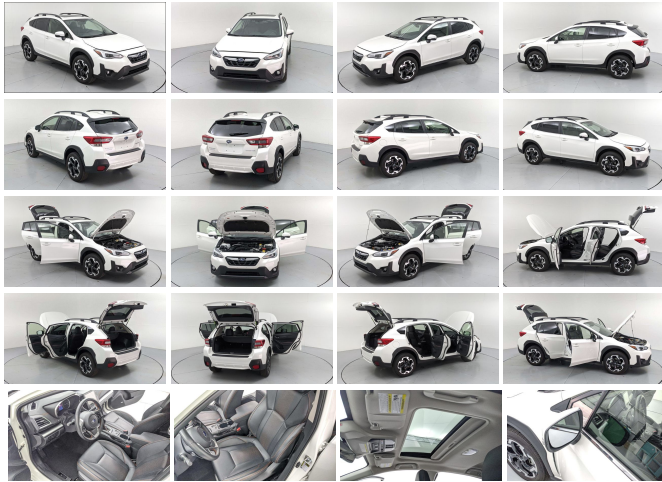

2023 Subaru Crosstrek Limited

View this car on our website at charlestonautosales.com/7185298/ebrochure

Lowest **\$32,991**

Specifications:

Year: 2023
VIN: JF2GTHNC8PH202380
Make: Subaru
Stock: S1356
Model/Trim: Crosstrek Limited
Condition: Pre-Owned
Body: SUV
Exterior: Crystal White Pearl
Engine: Engine: 2.5L DOHC 16 Valve 4-Cylinder -
inc: Horizontally opposed
Interior: Black Leather
Transmission: CVT w/OD
Mileage: 5,938
Economy: City 27 / Highway 34