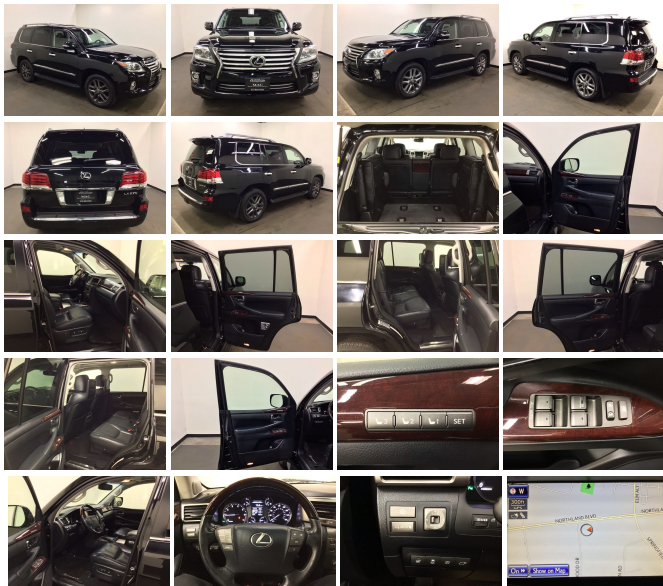

Awards:
* 2015 KBB.com Best Resale Value Awards