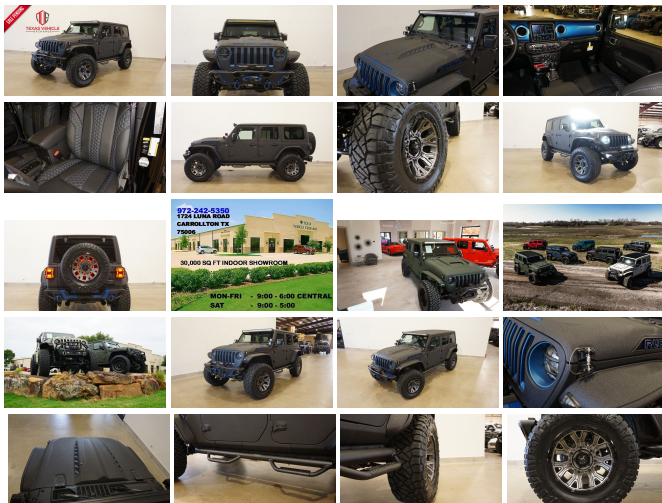

2023 Jeep Wrangler Unlimited Rubicon 4X4 DUPONT KEVLAR,LIFTED,BUMPER'S

View this car on our website at tveauto.com/7185165/ebrochure

Our Price **\$95,900**

Specifications:

Year:	2023
VIN:	1C4HJXFG3PW581854
Make:	Jeep
Stock:	581854
Model/Trim:	Wrangler Unlimited Rubicon 4X4 DUPONT KEVLAR,LIFTED,BUMPER'S
Condition:	Pre-Owned
Body:	SUV
Exterior:	Black
Engine:	ENGINE: 3.6L V6 24V VVT ETORQUE UPG I
Interior:	Black Leather
Transmission:	TRANSMISSION: 8-SPEED AUTOMATIC (850RE)
Mileage:	49
Drivetrain:	4 Wheel Drive
Economy:	City 17 / Highway 23

NATION WIDE FINANCING

SUBMIT CREDIT APP [WWW.TVEAUTO.COM](https://www.tveauto.com)

OR CALL 972-242-5350

"RAPTOR BLACK EDITION"

CUSTOM BUILT **KEVLAR** 2023 JEEP
WRANGLER JL UNLIMITED RUBICON 4X4
WITH 25R PACKAGE

* TAZER JL PROGRAMMER WITH SPEEDOMETER CALIBRATION

* 20" FUEL MATTE GUNMETAL WITH BLACK RING "TRACTION" WHEELS

* BRAND NEW NITTO RIDGE GRAPPLER 37X13.50R/20 TIRES

WE BUILD EVERY JEEP WITH PRIDE! DO NOT HESITATE TO CALL US WITH THIS JEEP BUILD. WE CAN MAKE CHANGES TO THIS JEEP BUILD OR CUSTOM BUILD ANY JEEP TO YOUR PREFERENCE. GIVE US A CALL @ 972-242-5350 OR STOP BY FOR A TEST DRIVE. 1724 LUNA RD IN CARROLLTON - 2 MILES NORTH OF 635.