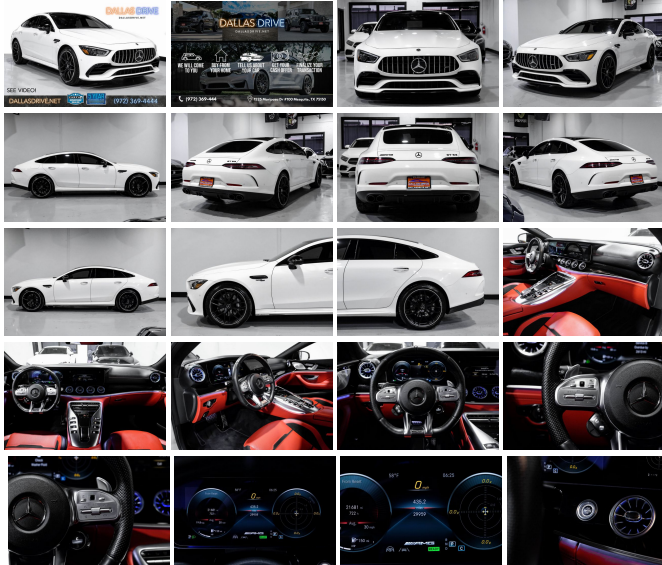

2021 Mercedes-Benz AMG?? GT 53 Base

View this car on our website at dallasdrive.net/7184921/ebrochure

SEE VIDEO!

DALLASDRIVE.NET

(972) 369-4444

Specifications:

Year: 2021
VIN: W1K7X6BB5MA041516
Make: Mercedes-Benz
Stock: 041516
Model/Trim: AMG?? GT 53 Base
Condition: Pre-Owned
Body: Sedan
Exterior: Polar White
Engine: Engine: 3.0L Inline-6 Turbo w/EQ Boost - inc: AMG-enhanced, electric auxiliary compressor
Interior: Red Pepper/Black
Transmission: Automatic w/OD
Mileage: 29,959
Economy: City 20 / Highway 25

Exterior

- Wheels: 19" AMG Multispoke- Tires: 255/45R19 Fr & 285/40R19 Rr
- Wheels w/Silver Accents- High-Performance Summer Tires- Clearcoat Paint
- Express Open/Close Sliding And Tilting Glass 1st Row Sunroof w/Sunshade
- Body-Colored Rear Bumper w/Black Rub Strip/Fascia Accent
- Body-Colored Front Bumper- Body-Colored Door Handles- Chrome Bodyside Insert
- Chrome Side Windows Trim and Black Front Windshield Trim
- Body-Colored Power w/Tilt Down Heated Side Mirrors w/Driver Auto Dimming, Power Folding and Turn Signal Indicator
- Fixed Rear Window w/Defroster- Light Tinted Glass
- Speed Sensitive Rain Detecting Variable Intermittent Wipers
- Galvanized Steel/Aluminum Panels- Power Spoiler- Chrome Grille
- Power Liftgate Rear Cargo Access
- Tailgate/Rear Door Lock Included w/Power Door Locks- Cornering Lights
- Perimeter/Approach Lights- LED Brakelights- Headlights-Automatic Highbeams
- Auto On/Off Projector Beam Led Low/High Beam Daytime Running Auto High-Beam Headlamps w/Delay-Off