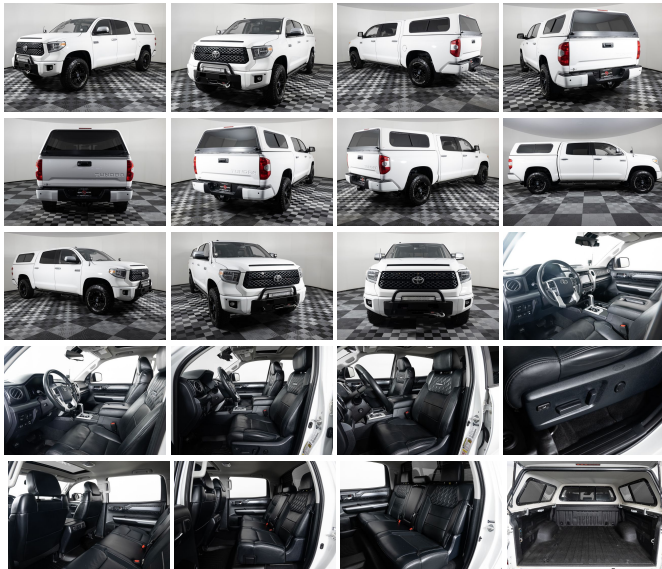

# 2018 Toyota Tundra Platinum

View this car on our website at [asayauto.com/7184814/ebrochure](http://asayauto.com/7184814/ebrochure)

Our Price **\$42,495**

## Specifications:

<b>Year:</b>	2018
<b>VIN:</b>	5TFAY5F12JX679210
<b>Make:</b>	Toyota
<b>Stock:</b>	P6779
<b>Model/Trim:</b>	Tundra Platinum
<b>Condition:</b>	Pre-Owned
<b>Body:</b>	Pickup Truck
<b>Exterior:</b>	Super White
<b>Engine:</b>	Engine: 5.7L V8 DOHC 32V w/i-Force -inc: acoustic control induction System (ACIS), dual independent variable valve timing w/intelligence and 4-2-1 tubular stainless steel exhaust manifold
<b>Interior:</b>	Black, premium leather Leather
<b>Mileage:</b>	69,839
<b>Drivetrain:</b>	4 Wheel Drive
<b>Economy:</b>	City 13 / Highway 17

\*\*CLEAN TITLE \* CLEAN CARFAX \* 4WD \* CRUISE CONTROL \* LEATHER SEATS \* HEATED SEATS \* NAVIGATION AID \* BACKUP CAMERA \*\*\*We will price match any equally equipped vehicle within 300 miles of our dealership\*\* \*\*Credit Union and bank financing available\*\* \*\* We take trades and can arrange buyer financing \*\* \* Call or text us 24 hours at 385-323-8407 with any questions!