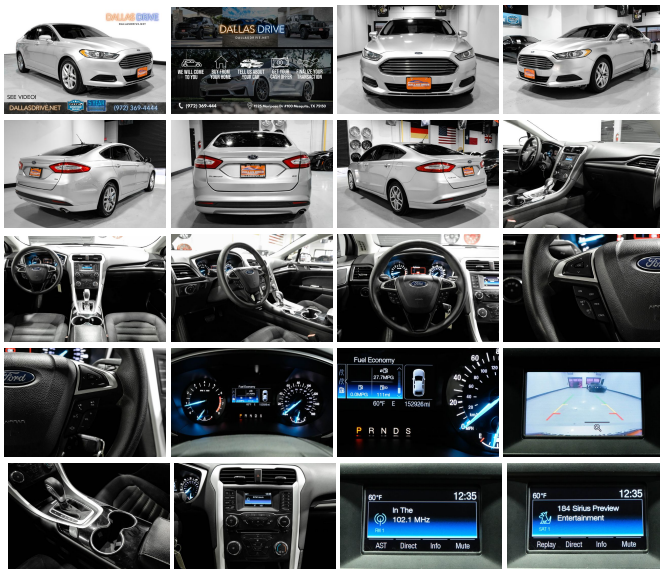

2015 Ford Fusion SE

View this car on our website at dallasdrive.net/7184674/ebrochure

Price **$7,749**

Specifications:

Year:	2015
VIN:	3FA6P0H71FR181499
Make:	Ford
Stock:	181499
Model/Trim:	Fusion SE
Condition:	Pre-Owned
Body:	Sedan
Exterior:	Ingot Silver
Engine:	ENGINE: 2.5L IVCT
Interior:	Ebony
Mileage:	152,928
Drivetrain:	Front Wheel Drive
Economy:	City 22 / Highway 34

Recent Arrival! Priced below KBB Fair Purchase Price!