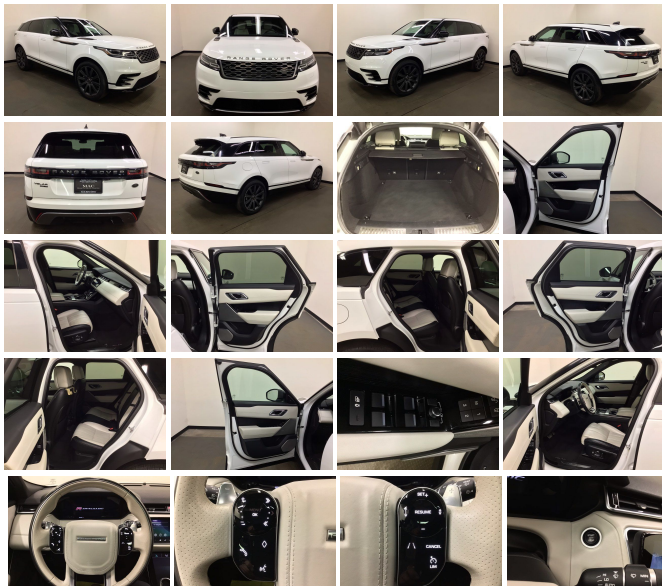

Specifications:

Year: 2018
VIN: SALYM2RX5JA756866
Make: Land Rover
Stock: SA756866
Model/Trim: Range Rover Velar R-Dynamic HSE
Condition: Pre-Owned
Body: SUV
Exterior: Fuji White
Engine: Engine: 2.0L I4 Turbocharged (247HP)
Interior: Gray Leather
Mileage: 87,003
Drivetrain: All Wheel Drive
Economy: City 21 / Highway 27