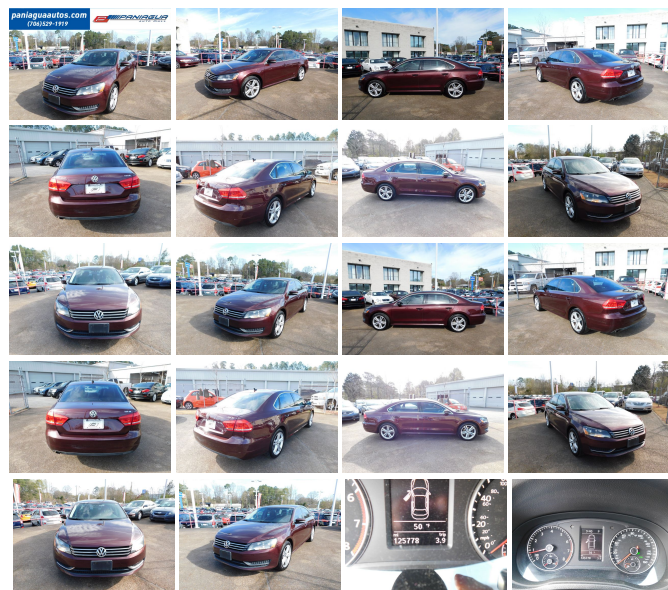

2014 Volkswagen Passat SE w/Sunroof & Nav

View this car on our website at paniaguaautos.com/7184309/ebrochure

Our Price **\$8,900**

Specifications:

Year:	2014
VIN:	1VWBT7A38EC065652
Make:	Volkswagen
Stock:	9896
Model/Trim:	Passat SE w/Sunroof & Nav
Condition:	Pre-Owned
Body:	Sedan
Exterior:	Burgundy
Engine:	Engine: 1.8L 4-Cylinder DOHC
Interior:	Black Leather
Transmission:	AUTOMATIC
Mileage:	125,778
Drivetrain:	Front Wheel Drive
Economy:	City 24 / Highway 34

2014 VOLKSWAGEN PASSAT SE 1.8L 4 CYLINDER AUTOMATIC LEATHER INTERIOR ALL POWER HURRY IN TODAY AND CHECK OUT OUR MOST RECENT INVENTORY WE HAVE THE BEST SELECTION OF USED VEHICLES COME SEE US SOON

2014 Volkswagen Passat SE w/Sunroof & Nav

Paniagua Auto Mall - 706-529-1919 & 423-472-4045 - View this car on our website at paniaguaautos.com/7184309/ebrochure

Our Location :

2014 Volkswagen Passat SE w/Sunroof & #38; Nav

Paniagua Auto Mall - 706-529-1919& 423-472-4045 - View this car on our website at paniaguaautos.com/7184309/ebrochure