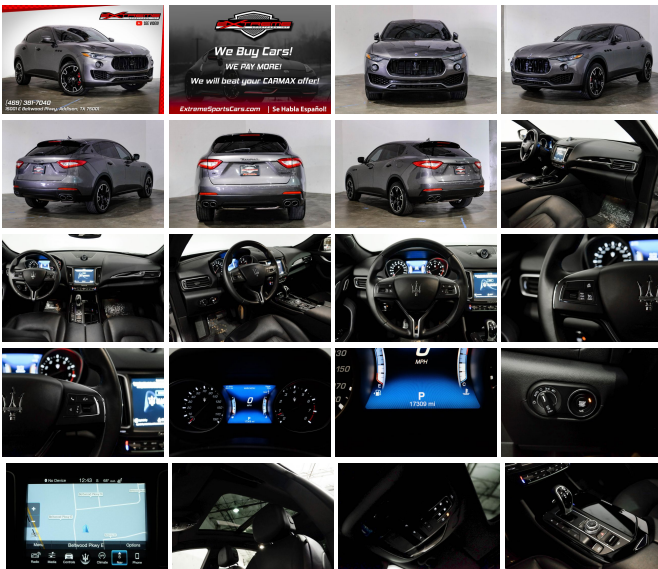

2018 Maserati Levante PANO SUNROOF PREMIUM PKG

View this car on our website at extremesportscars.com/7184064/ebrochure

Our Price **\$47,590**

Retail Value ~~\$49,990~~

Specifications:

Year: 2018
VIN: ZN661XUA4JX288292
Make: Maserati
Model/Trim: Levante PANO SUNROOF PREMIUM PKG
Condition: Pre-Owned
Body: SUV
Exterior: Gray
Engine: Engine: 3.0L Twin Turbo V6
Interior: - Leather
Mileage: 17,309
Drivetrain: All Wheel Drive
Economy: City 14 / Highway 20

2018 MASERATI Levante

Dark Gray Exterior

Black Leather Interior

Wheels: 20" Nereo Alloy, Tires: 20" All Season \$1,800

Red Painted Brake Calipers \$800

Panorama Sunroof \$1,500

Metallescent Paint \$925

Kick Sensor \$100

External Temperature

Compass

Keyless Entry

Two Keys!

Automatic Transmission

3.0L Twin Turbo V6 Engine

Well Maintained

Very Clean!

Professionally Detailed

And Much More!!

Come see our indoor showroom in Dallas with 70+ carefully selected luxury and performance vehicles! Our inventory includes models from Lexus, BMW, Dodge, Toyota, and more. Our prices and selection can't be beaten! Every vehicle is hand-picked, thoroughly inspected for quality, and is lovingly detailed. From luxurious midsize sedans to sophisticated crossover SUVs, we have it all.