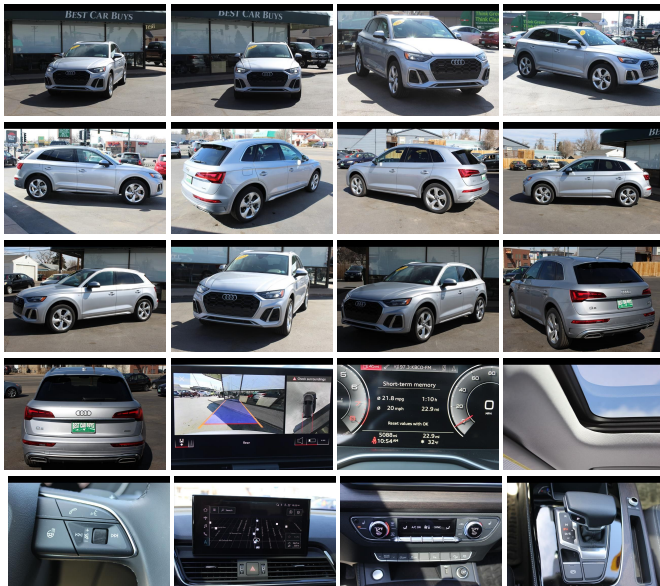

2022 Audi Q5 S line Premium Plus

View this car on our website at bestusedcarbuys.com/7184027/ebrochure

Our Price **\$45,999**

Specifications:

Year:	2022
VIN:	WA1EAAFY4N2002121
Make:	Audi
Stock:	N2002121
Model/Trim:	Q5 S line Premium Plus
Condition:	Pre-Owned
Body:	SUV
Exterior:	Florett Silver Metallic
Engine:	Engine: 2.0L Turbo TFSI 4-Cylinder 261 HP
Interior:	Black Leather
Mileage:	5,088
Drivetrain:	All Wheel Drive
Economy:	City 23 / Highway 28

ONLY 5K MILES***ONE OWNER ***Q5 S-LINE ****QUATTRO***MILD HYBRID ****PREMIUM PLUS PACKAGE***MOONROOF SUNROOF***NAVIGATION**BANG AND OLUFSEN WITH 3D SOUND***20 INCH 5 ARM WHEELS***AUDI GUARD PROTECTION KIT***CARGO COVER***AUDI BEAM RINGS***

Exterior

- Wheels: 19" 5-Double-Arm Design Bi-Color Finish- Tires: 19" AS- Aluminum Wheels
- Steel Spare Wheel- Compact Spare Tire Mounted Inside Under Cargo- Clearcoat Paint
- Panoramic Sunroof- Body-Colored Front Bumper w/Metal-Look Bumper Insert
- Body-Colored Rear Bumper w/Metal-Look Rub Strip/Fascia Accent
- Metal-Look Bodyside Insert, Body-Colored Bodyside Cladding and Body-Colored Wheel Well Trim
- Aluminum Side Windows Trim, Black Front Windshield Trim and Black Rear Window Trim
- Body-Colored Door Handles
- Body-Colored Power Heated Side Mirrors w/Turn Signal Indicator
- Fixed Rear Window w/Fixed Interval Wiper and Defroster- Deep Tinted Glass
- Speed Sensitive Rain Detecting Variable Intermittent Wipers w/Heated Jets
- Galvanized Steel/Aluminum Panels- Lip Spoiler- Black Grille w/Metal-Look Surround
- Power Liftgate Rear Cargo Access
- Tailgate/Rear Door Lock Included w/Power Door Locks- Roof Rack
- Front And Rear Fog Lamps- Cornering Lights- Perimeter/Approach Lights
- LED Brakelights- Headlights-Automatic Highbeams
- Programmable Projector Beam Led Low/High Beam Auto-Leveling Auto High-Beam Daytime Running Lights Preference Setting Headlamps w/Delay-Off