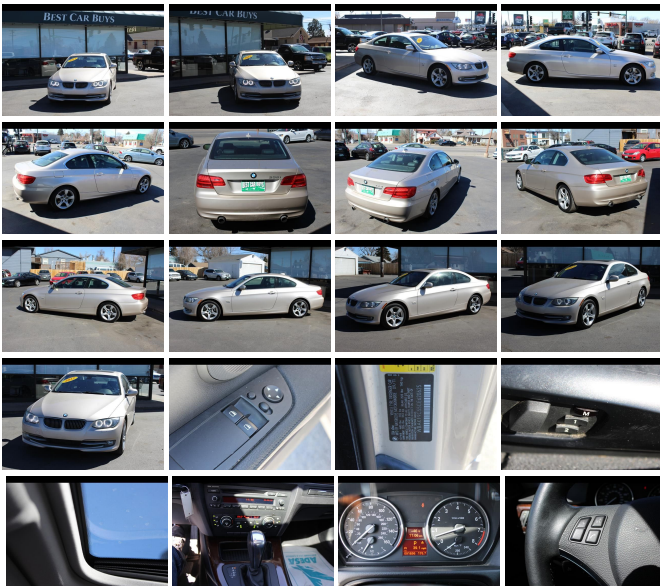

Specifications:

Year:	2012
VIN:	WBAKF9C55CE620625
Make:	BMW
Stock:	CE620625
Model/Trim:	335i xDrive 335i xDrive
Condition:	Pre-Owned
Body:	Coupe
Exterior:	Orion Silver Metallic
Engine:	3.0-liter dual overhead cam (DOHC), 24-valve inline turbocharged 300-horsepower 6-cylinder engine with TwinPower Turbo technology, Valvetronic, and Double-VANOS steplessly variable valve timing
Interior:	Black
Mileage:	91,695
Drivetrain:	All Wheel Drive
Economy:	City 18 / Highway 26

RARE ALL WHEEL DRIVE COUPE *****LOW MILES****TWIN TURBO****POWER LEATHER HEATED SEATS****SUNROOF MOONROOF****2 OWNER ***GREAT SERVICE RECORDS****CLEAN NO ACCIDENT CAR FAX ***