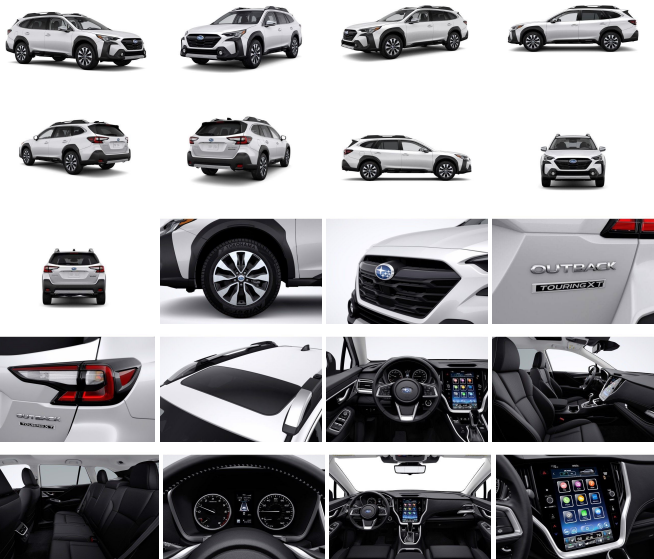

2023 Subaru Outback Touring XT

View this car on our website at charlestonautosales.com/7183406/ebrochure

Lowest **\$44,497**

Specifications:

Year:	2023
VIN:	4S4BTGPD5P3195423
Make:	Subaru
Stock:	SP195423
Model/Trim:	Outback Touring XT
Condition:	New
Body:	SUV
Exterior:	Crystal White Pearl
Engine:	Engine: 2.4L DOHC 16 Valve 4-Cyl Intercooled Turbo -inc: Horizontally opposed, Dual Active Valve Control System (DAVCS) Variable Valve Timing, auto start-stop and Electronic Throttle Control (ETC)
Interior:	Black Leather
Mileage:	0
Drivetrain:	All Wheel Drive
Economy:	City 22 / Highway 29

Nav System, Moonroof, Heated/Cooled Leather Seats, Heated Rear Seat, All Wheel Drive, Turbo Charged Engine, Aluminum Wheels, Power Liftgate. Touring XT trim. FUEL EFFICIENT 29 MPG Hwy/22 MPG City! KEY FEATURES INCLUDE Leather Seats, Navigation, Sunroof, All Wheel Drive, Power Liftgate, Heated Driver Seat, Heated Rear Seat, Cooled Driver Seat, Back-Up Camera, Turbocharged, Premium Sound System, Satellite Radio, iPod/MP3 Input, Onboard Communications System, Aluminum Wheels Rear Spoiler, MP3 Player, Privacy Glass, Remote Trunk Release, Keyless Entry. OUR OFFERINGS You've got a friend in the car business. Fuel economy calculations based on original manufacturer data for trim engine configuration. Please confirm the accuracy of the included equipment by calling us prior to purchase.