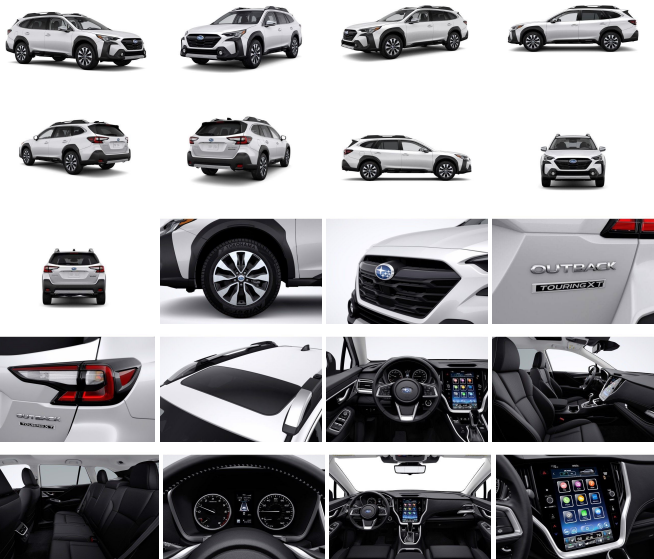

2023 Subaru Outback Touring XT

View this car on our website at charlestonautosales.com/7183406/ebrochure

Lowest **\$44,497**

Specifications:

| | |
|--------------------|--|
| Year: | 2023 |
| VIN: | 4S4BTGPD5P3195423 |
| Make: | Subaru |
| Stock: | SP195423 |
| Model/Trim: | Outback Touring XT |
| Condition: | New |
| Body: | SUV |
| Exterior: | Crystal White Pearl |
| Engine: | Engine: 2.4L DOHC 16 Valve 4-Cyl Intercooled Turbo -inc: Horizontally opposed, Dual Active Valve Control System (DAVCS) Variable Valve Timing, auto start-stop and Electronic Throttle Control (ETC) |
| Interior: | Black Leather |
| Mileage: | 0 |
| Drivetrain: | All Wheel Drive |
| Economy: | City 22 / Highway 29 |

Nav System, Moonroof, Heated/Cooled Leather Seats, Heated Rear Seat, All Wheel Drive, Turbo Charged Engine, Aluminum Wheels, Power Liftgate. Touring XT trim. FUEL EFFICIENT 29 MPG Hwy/22 MPG City! KEY FEATURES INCLUDE Leather Seats, Navigation, Sunroof, All Wheel Drive, Power Liftgate, Heated Driver Seat, Heated Rear Seat, Cooled Driver Seat, Back-Up Camera, Turbocharged, Premium Sound System, Satellite Radio, iPod/MP3 Input, Onboard Communications System, Aluminum Wheels Rear Spoiler, MP3 Player, Privacy Glass, Remote Trunk Release, Keyless Entry. OUR OFFERINGS You've got a friend in the car business. Fuel economy calculations based on original manufacturer data for trim engine configuration. Please confirm the accuracy of the included equipment by calling us prior to purchase.

Vehicle History Report : as Of 04/16/2024

CARFAX

Snapshot

2023 SUBARU OUTBACK TOURING XT

No accidents or damage reported to CARFAX

Regular oil changes

CARFAX 1-Owner vehicle

Personal vehicle