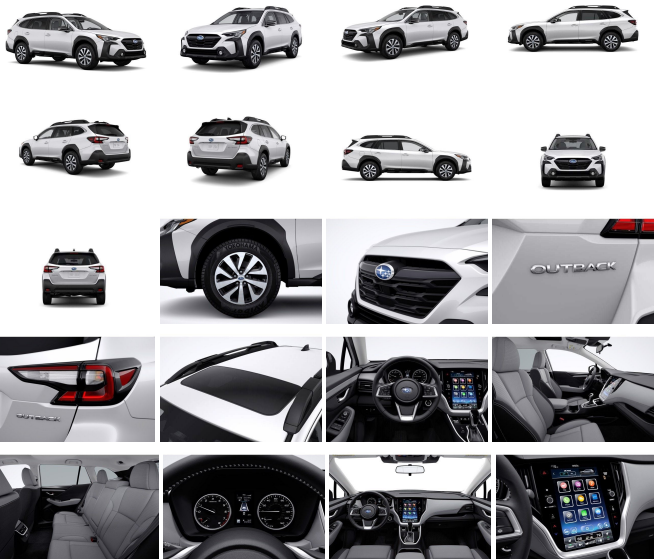

View this car on our website at charlestonautosales.com/7183397/ebrochure

Lowest **$35,603**

Specifications:

Year:	2023
VIN:	4S4BTAFC7P3195509
Make:	Subaru
Stock:	SP195509
Model/Trim:	Outback Premium
Condition:	New
Body:	SUV
Exterior:	Crystal White Pearl
Engine:	Engine: 2.5L DOHC 16 Valve 4-Cylinder - inc: Horizontally opposed, Dual Active Valve Control System (DAVCS) Variable Valve Timing, auto start-stop and Electronic Throttle Control (ETC)
Interior:	Gray Cloth
Mileage:	0
Drivetrain:	All Wheel Drive
Economy:	City 26 / Highway 32

Heated Seats, Lane Keeping Assist, Brake Actuated Limited Slip Differential, Smart Device Integration, Dual Zone A/C, Onboard Communications System, iPod/MP3 Input, Satellite Radio. Premium trim. FUEL EFFICIENT 32 MPG Hwy/26 MPG City! KEY FEATURES INCLUDE All Wheel Drive, Heated Driver Seat, Back-Up Camera, Satellite Radio, iPod/MP3 Input, Onboard Communications System, Aluminum Wheels, Dual Zone A/C, Apple CarPlay, Smart Device Integration, Brake Actuated Limited Slip Differential, Lane Keeping Assist, Heated Seats Rear Spoiler, MP3 Player, Keyless Entry, Privacy Glass, Steering Wheel Controls. MORE ABOUT US You've got a friend in the car business. Fuel economy calculations based on original manufacturer data for trim engine configuration. Please confirm the accuracy of the included equipment by calling us prior to purchase.