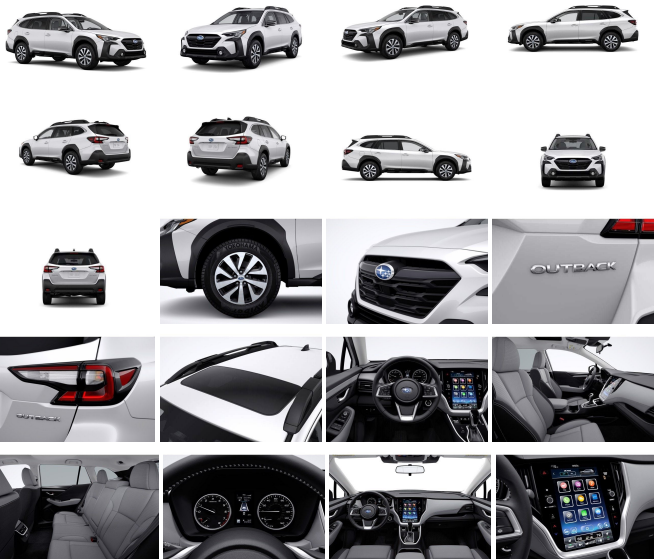

2023 Subaru Outback Premium

View this car on our website at charlestonautosales.com/7183397/ebrochure

Lowest **\$35,603**

Specifications:

Year:	2023
VIN:	4S4BTAFC7P3195509
Make:	Subaru
Stock:	SP195509
Model/Trim:	Outback Premium
Condition:	New
Body:	SUV
Exterior:	Crystal White Pearl
Engine:	Engine: 2.5L DOHC 16 Valve 4-Cylinder - inc: Horizontally opposed, Dual Active Valve Control System (DAVCS) Variable Valve Timing, auto start-stop and Electronic Throttle Control (ETC)
Interior:	Gray Cloth
Mileage:	0
Drivetrain:	All Wheel Drive
Economy:	City 26 / Highway 32

Heated Seats, Lane Keeping Assist, Brake Actuated Limited Slip Differential, Smart Device Integration, Dual Zone A/C, Onboard Communications System, iPod/MP3 Input, Satellite Radio. Premium trim. FUEL EFFICIENT 32 MPG Hwy/26 MPG City! KEY FEATURES INCLUDE All Wheel Drive, Heated Driver Seat, Back-Up Camera, Satellite Radio, iPod/MP3 Input, Onboard Communications System, Aluminum Wheels, Dual Zone A/C, Apple CarPlay, Smart Device Integration, Brake Actuated Limited Slip Differential, Lane Keeping Assist, Heated Seats Rear Spoiler, MP3 Player, Keyless Entry, Privacy Glass, Steering Wheel Controls. MORE ABOUT US You've got a friend in the car business. Fuel economy calculations based on original manufacturer data for trim engine configuration. Please confirm the accuracy of the included equipment by calling us prior to purchase.

Vehicle History Report : as Of 04/24/2024

CARFAX

Snapshot

2023 SUBARU OUTBACK PREMIUM

No accidents or damage reported to CARFAX

3 Service history records

CARFAX 1-Owner vehicle

Personal vehicle