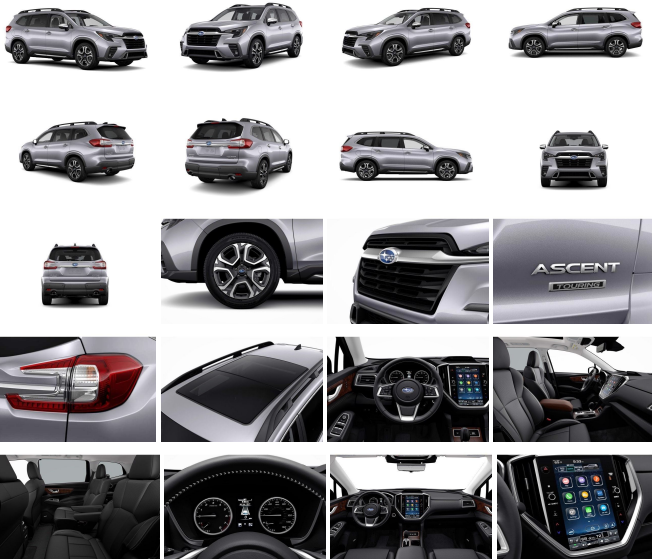

2023 Subaru Ascent Touring

View this car on our website at charlestonautosales.com/7183391/ebrochure

Lowest **\$49,870**

Specifications:

Year:	2023
VIN:	4S4WMAWD7P3430594
Make:	Subaru
Stock:	SP430594
Model/Trim:	Ascent Touring
Condition:	New
Body:	SUV
Exterior:	ICE Silver Metallic
Engine:	Engine: 2.4L DOHC 16 Valve 4-Cylinder Turbo -inc: twin scroll intercooled turbocharger, Dual Active Valve Control System (DAVCS) variable valve timing and Electronic Throttle Control (ETC)
Interior:	Black Leather
Mileage:	0
Drivetrain:	All Wheel Drive
Economy:	City 19 / Highway 25

Nav System, Moonroof, Third Row Seat, Heated Leather Seats, All Wheel Drive, Turbo Charged Engine, Quad Bucket Seats. Ice Silver Metallic exterior and Slate Black interior, Touring trim. FUEL EFFICIENT 25 MPG Hwy/19 MPG City! KEY FEATURES INCLUDE Leather Seats, Third Row Seat, Navigation, Sunroof, Panoramic Roof, All Wheel Drive, Quad Bucket Seats, Power Liftgate, Rear Air, Heated Driver Seat, Heated Rear Seat, Cooled Driver Seat, Back-Up Camera, Turbocharged, Premium Sound System. Rear Spoiler, MP3 Player, Keyless Entry, Privacy Glass, Remote Trunk Release. OPTION PACKAGES AUTO-DIMMING EXTERIOR MIRROR W/APPROACH LIGHT. Subaru Touring with Ice Silver Metallic exterior and Slate Black interior features a 4 Cylinder Engine with 260 HP at 5600 RPM*. OUR OFFERINGS You've got a friend in the car business. Horsepower calculations based on trim engine configuration. Fuel economy calculations based on original manufacturer data for trim engine configuration. Please confirm the accuracy of the included equipment by calling us prior to purchase.