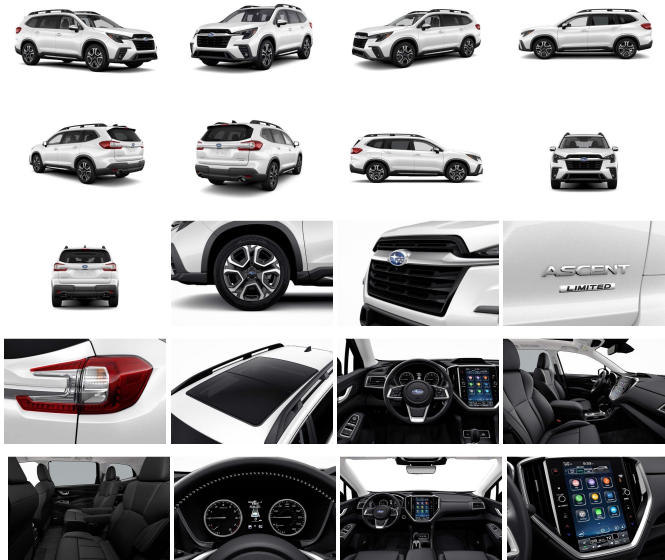

Nav System, Moonroof, Third Row Seat, Heated Leather Seats, All Wheel Drive, Turbo Charged Engine, Quad Bucket Seats, Aluminum Wheels. Crystal White Pearl exterior and Slate Black interior, Limited trim. EPA 25 MPG Hwy/19 MPG City! KEY FEATURES INCLUDE Leather Seats, Third Row Seat, All Wheel Drive, Quad Bucket Seats, Power Liftgate, Rear Air, Heated Driver Seat, Heated Rear Seat, Turbocharged, Onboard Communications System, Aluminum Wheels, Remote Engine Start, Dual Zone A/C, Apple CarPlay, Lane Keeping Assist. Rear Spoiler, Remote Trunk Release, Keyless Entry, Privacy Glass, Child Safety Locks. OPTION PACKAGES TECHNOLOGY PACKAGE Retractable Cargo Area Cover, Satin Chrome Power-Folding Exterior Power Mirrors, integrated turn signals, Panoramic Power Moonroof w/UV/Drk Tint Dual Glass, front tilt up and external retracting w/auto-open/close, power sunshade and rear fixed glass, Cabin Connect, Enables communication from the front seats throughout the cabin without the need to speak loudly, Once the button on the Center Information Display (CID) is pressed, voices from the driver and front passenger are picked up by the overhead console microphone and outputted through the rear audio speakers, This feature combined w/the cabin view mirror, enables eye contact and provides a conversation to occur w/the rear seat passengers, helping to reduce distractions on the driver, Surround View Monitor System. Subaru Limited with Crystal White Pearl exterior and Slate Black interior features a 4 Cylinder Engine with 260 HP at 5600 RPM*. BUY FROM AN AWARD WINNING DEALER You've got a friend in the car business. Horsepower calculations based on trim engine configuration. Fuel economy calculations based on original manufacturer data for trim engine configuration. Please confirm the accuracy of the included equipment by calling us prior to purchase.