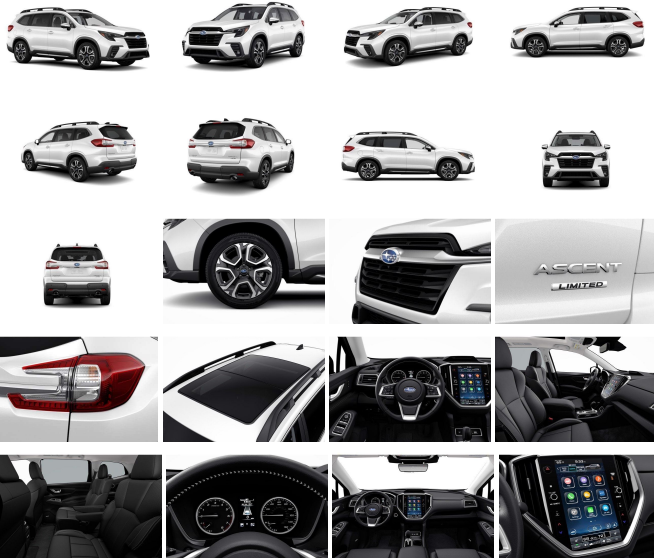

Nav System, Moonroof, Third Row Seat, Heated Leather Seats, All Wheel Drive, Turbo Charged Engine, Quad Bucket Seats, Aluminum Wheels. Crystal White Pearl exterior and Slate Black interior, Limited trim. EPA 25 MPG Hwy/19 MPG City! KEY FEATURES INCLUDE Leather Seats, Third Row Seat, All Wheel Drive, Quad Bucket Seats, Power Liftgate, Rear Air, Heated Driver Seat, Heated Rear Seat, Turbocharged, Onboard Communications System, Aluminum Wheels, Remote Engine Start, Dual Zone A/C, Apple CarPlay, Lane Keeping Assist. Rear Spoiler, Remote Trunk Release, Keyless Entry, Privacy Glass, Child Safety Locks. OPTION PACKAGES TECHNOLOGY PACKAGE Retractable Cargo Area Cover, Satin Chrome Power-Folding Exterior Power Mirrors, integrated turn signals, Panoramic Power Moonroof w/UV/Drk Tint Dual Glass, front tilt up and external retracting w/auto-open/close, power sunshade and rear fixed glass, Cabin Connect, Enables communication from the front seats throughout the cabin without the need to speak loudly, Once the button on the Center Information Display (CID) is pressed, voices from the driver and front passenger are picked up by the overhead console microphone and outputted through the rear audio speakers, This feature combined w/the cabin view mirror, enables eye contact and provides a conversation to occur w/the rear seat passengers, helping to reduce distractions on the driver, Surround View Monitor System. Subaru Limited with Crystal White Pearl exterior and Slate Black interior features a 4 Cylinder Engine with 260 HP at 5600 RPM*. BUY FROM AN AWARD WINNING DEALER You've got a friend in the car business. Horsepower calculations based on trim engine configuration. Fuel economy calculations based on original manufacturer data for trim engine configuration. Please confirm the accuracy of the included equipment by calling us prior to purchase.