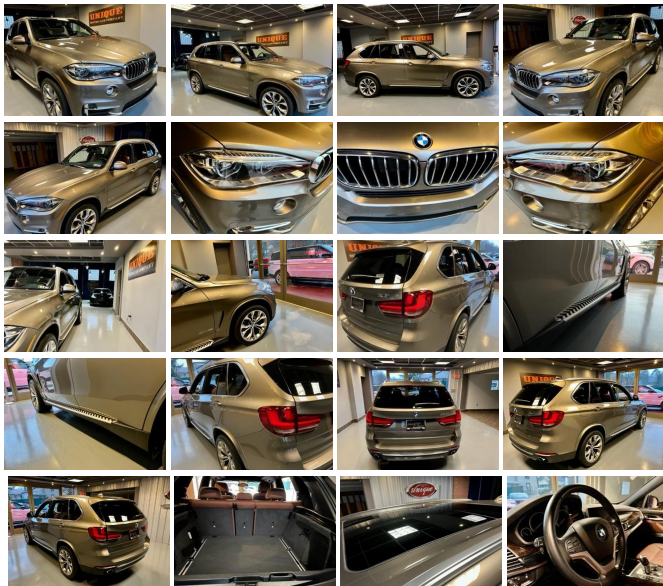

2017 BMW X5 xDrive35i Luxury

View this car on our website at uniquemotorcarsonline.com/7183319/ebrochure

Our Price **\$38,900**

Specifications:

Year:	2017
VIN:	5UXKR0C38H0V80385
Make:	BMW
Stock:	V80385
Model/Trim:	X5 xDrive35i Luxury
Condition:	Pre-Owned
Body:	SUV
Exterior:	Atlas Cedar Metallic
Engine:	Engine: 3.0L DOHC I-6 24V TwinPower Turbo
Interior:	Terra Leather
Transmission:	8 speed steptronic
Mileage:	18,457
Drivetrain:	All Wheel Drive
Economy:	City 18 / Highway 24

- **Luxury and power:** 2017 BMW X5 xDrive35i Luxury offers a powerful 3.0L DOHC I-6 24V TwinPower Turbo engine and a variety of luxurious features, such as the DRIVING ASSISTANCE PACKAGE, HARMAN/KARDON SURROUND SOUND SYSTEM, LIGHTING PACKAGE, LUXURY PACKAGE, PREMIUM PACKAGE, SOFT-CLOSE AUTOMATIC DOORS, ATLAS CEDAR METALLIC, TERRA, and DAKOTA LEATHER UPHOLSTERY.
- **Comfort and safety:** The 2017 BMW X5 xDrive35i Luxury provides a comfortable, safe ride with advanced safety features, such as airbags, anti-lock brakes, and stability control.
- **Low mileage:** This 2017 BMW X5 xDrive35i Luxury has only 18,457 miles on it, so you can rest assured that you're getting a reliable vehicle.
- **Carfax information:** Get peace of mind with a Carfax report that shows a clean title and no reported accidents.
- **Lasting value:** Invest in a vehicle that offers lasting value with the 2017 BMW X5 xDrive35i Luxury.

The 2017 BMW X5 xDrive35i Luxury is a luxurious and powerful vehicle that offers a safe and comfortable ride. This particular model has an exterior of Atlas Cedar Metallic and an interior of unknown leather, with only 18,457 miles on it. This low mileage ensures that you're getting a reliable vehicle that will last for years to come. The Carfax report shows a clean title and no reported accidents, so you can buy with confidence.