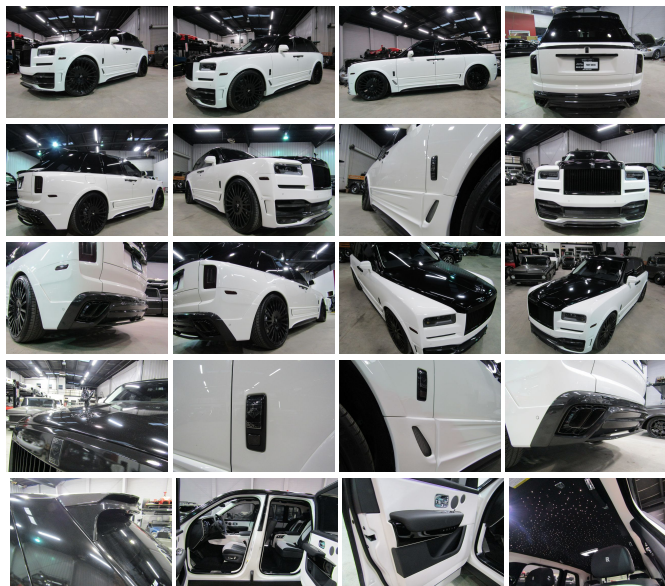

Specifications:

Year:	2022
VIN:	SLATV4C01NU210843
Make:	Rolls-Royce
Model/Trim:	Cullinan
Condition:	Pre-Owned
Body:	SUV
Exterior:	White
Engine:	Engine: 6.7L DOHC V12 Twin-Turbocharged -inc: variable valve control and gasoline direct injection
Interior:	White Leather
Mileage:	578
Drivetrain:	All Wheel Drive
Economy:	City 12 / Highway 20

Onyx Bespoke Carbon Kit
26 Forgiato Wheels