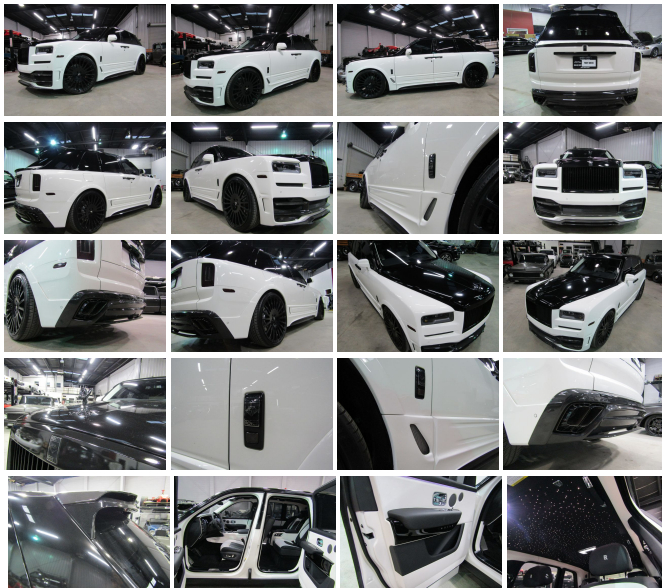

2022 Rolls-Royce Cullinan

View this car on our website at autosportsatl.com/7183313/ebrochure

Our Price **\$499,999**

Specifications:

| | |
|--------------------|--|
| Year: | 2022 |
| VIN: | SLATV4C01NU210843 |
| Make: | Rolls-Royce |
| Model/Trim: | Cullinan |
| Condition: | Pre-Owned |
| Body: | SUV |
| Exterior: | White |
| Engine: | Engine: 6.7L DOHC V12 Twin-Turbocharged -inc: variable valve control and gasoline direct injection |
| Interior: | White Leather |
| Mileage: | 578 |
| Drivetrain: | All Wheel Drive |
| Economy: | City 12 / Highway 20 |
| | Onyx Bespoke Carbon Kit |
| | 26 Forgiato Wheels |

Exterior

- Deep Tinted Glass
- Express Open/Close Sliding And Tilting Glass 1st And 2nd Row Sunroof w/Power Sunshade
- Power Liftgate/Tailgate Rear Cargo Access
- Tires: P255/45R22 Fr & P285/40R22 Rr Run-Flat Perf
- Wheels: 22" Silver Forged Aluminum -inc: Light alloy- Aluminum Panels
- Body-Colored Front Bumper w/Chrome Rub Strip/Fascia Accent and Chrome Bumper Insert
- Body-Colored Power w/Tilt Down Heated Auto Dimming Side Mirrors w/Power Folding
- Body-Colored Rear Bumper w/Chrome Rub Strip/Fascia Accent and Black Bumper Insert
- Chrome Bodyside Moldings- Clearcoat Paint- Door Auto-Latch
- Fixed Rear Window w/Defroster- Front Windshield -inc: Electrically Heated Glass
- Headlights-Automatic Highbeams- LED Brakelights- Laminated Glass- Lip Spoiler
- Perimeter/Approach Lights
- Programmable Projector Beam Led Low/High Beam Daytime Running Auto-Leveling Directionally Adaptive Auto High-Beam Headlamps w/Delay-Off
- Rain Detecting Variable Intermittent Wipers w/Heated Jets - Reverse Opening Rear Doors
- Stainless Steel Door Handles- Stainless Steel Grille- Stainless Steel Side Windows Trim