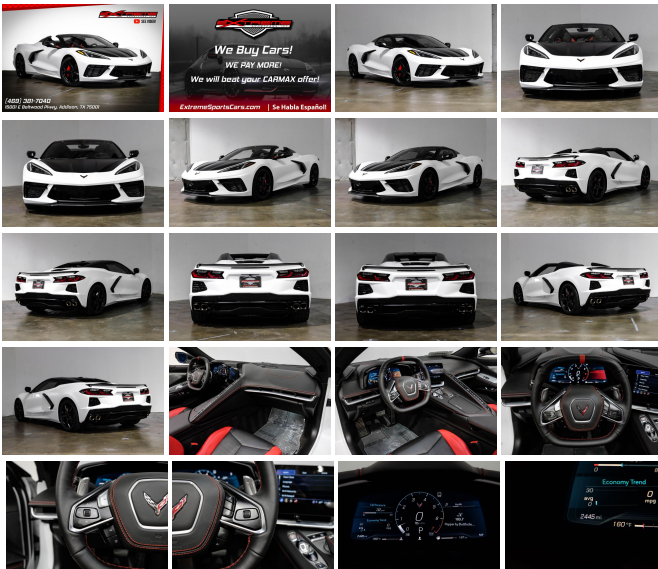

**Engine:** ENGINE, 6.2L V8 DI, HIGH-OUTPUT

**Interior:** Jet Black interior/Adrenaline Red seats  
Leather

**Mileage:** 2,437

**Drivetrain:** Rear Wheel Drive

**Economy:** City 16 / Highway 24

2022 CHEVROLET Corvette

White Exterior

Black Leather Interior

**19" FRONT, 20" REAR 5 TRIDENT SPOKE MACHINED FACE  
SPECTRA GRAY PAINTED ALUMINUM WHEELS \$1,495**

**CARBON FLASH-PAINTED NACELLES AND ROOF, CONVERTIBLE  
TOP \$1,295**

Come see our indoor showroom in Dallas with 70+ carefully selected luxury and performance vehicles! Our inventory includes models from Lexus, BMW, Dodge, Toyota, and more. Our prices and selection can't be beaten! Every vehicle is hand-picked, thoroughly inspected for quality, and is lovingly detailed. From luxurious midsize sedans to sophisticated crossover SUVs, we have it all.