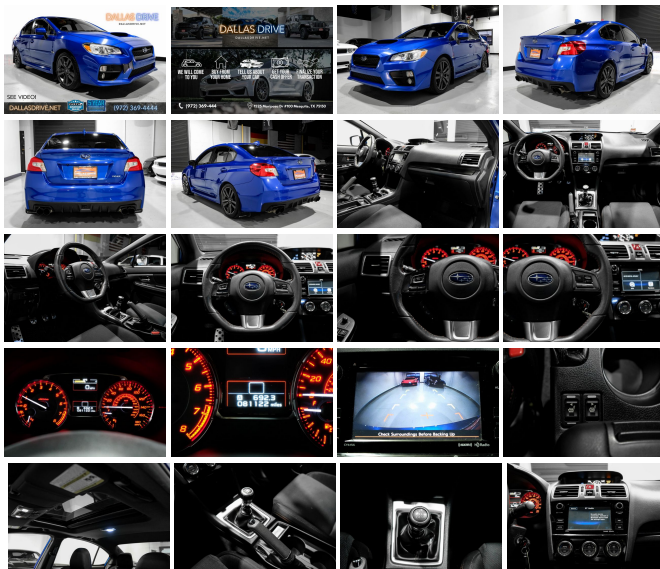

2016 Subaru WRX Premium

View this car on our website at dallasdrive.net/7182738/ebrochure

Price **$20,444**

Specifications:

Year:	2016
VIN:	JF1VA1E69G9824919
Make:	Subaru
Stock:	824919
Model/Trim:	WRX Premium
Condition:	Pre-Owned
Body:	Sedan
Exterior:	Dark Blue
Engine:	Engine: 2.0L DOHC Intercooled Turbocharged -inc: Dual Active Valve Control System (ADVCS), variable valve timing, Electronic Throttle Control (ETC) and SI-DRIVE engine performance management (automatic transmission models only)
Interior:	Black Cloth
Mileage:	80,871
Drivetrain:	All Wheel Drive
Economy:	City 20 / Highway 27

Recent Arrival!