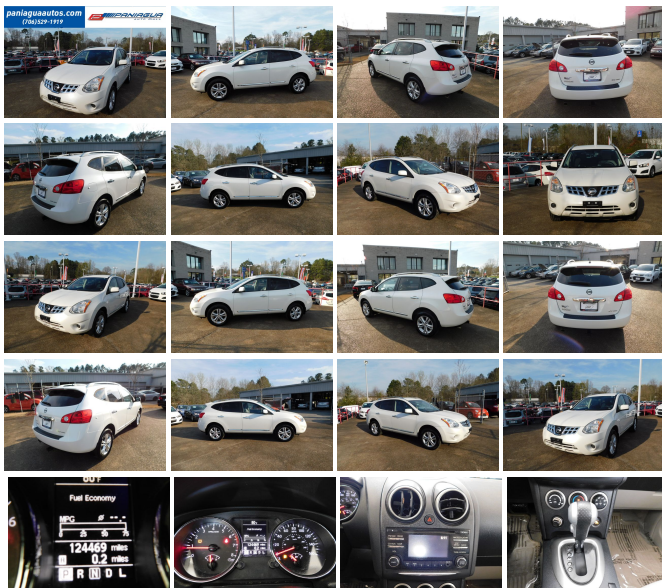

2013 Nissan Rogue SV

View this car on our website at paniaguaautos.com/7182521/ebrochure

Our Price **\$7,900**

Specifications:

Year:	2013
VIN:	JN8AS5MV4DW613828
Make:	Nissan
Stock:	9880
Model/Trim:	Rogue SV
Condition:	Pre-Owned
Body:	SUV
Exterior:	White
Engine:	2.5L DOHC SMPI 16-valve I4 engine
Interior:	Gray Cloth
Transmission:	AUTOMATIC
Mileage:	124,469
Drivetrain:	All Wheel Drive
Economy:	City 22 / Highway 27

2013 NISSAN ROGUE 2.5L 4 CYLINDER AUTOMATIC AWD CLOTH INTERIOR ALL POWER STOP BY TODAY AND TAKE ADVANTAGE OF ALL OUR SPECIAL DEALS WE HAVE THE BEST SELECTION OF USED VEHICLES IN TOWN

2013 Nissan Rogue SV

Exterior

- 17" aluminum wheels- Body-color front/rear bumpers- Body-color rear spoiler
- Chrome door handles- Fixed intermittent rear wiper- Fixed rear liftgate glass
- Folding body-color pwr outside mirrors- Front spoiler- Front/rear tire deflectors
- Halogen headlights- P225/60R17 all-season tires- Rear privacy glass
- Roof rails w/silver accent- Temporary spare tire w/steel wheel
- Variable intermittent windshield wipers