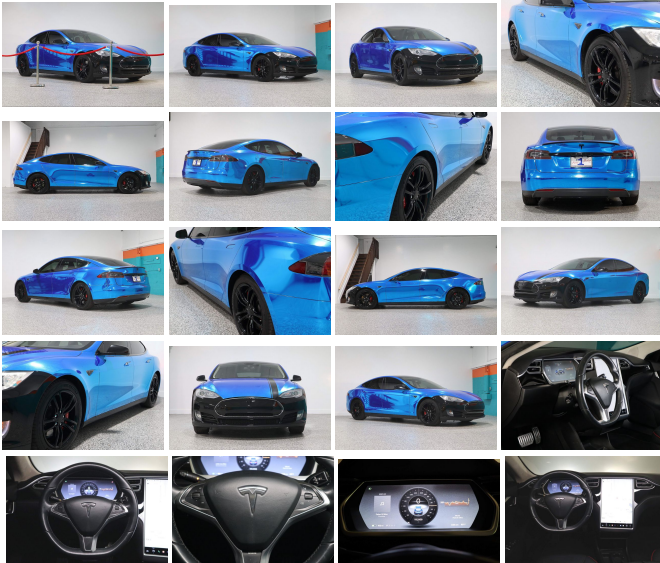

Specifications:

Year:	2013
VIN:	5YJSA1CP4DFP12166
Make:	Tesla
Model/Trim:	Model S Performance
Condition:	Pre-Owned
Body:	Sedan
Exterior:	Blue
Interior:	Black Leather
Mileage:	115,859
Drivetrain:	Rear Wheel Drive

Exterior

- 19" silver alloy wheels- Aluminum roof
- Auto projector-beam HID headlamps -inc: LED daytime running lights
- Backlit side-mounted turn signals- Black grille w/chrome surround
- Body-colored front bumper- Body-colored manual-folding heated pwr side mirrors
- Body-colored rear bumper w/chrome rub strip- Chrome bodyside insert
- Chrome door handles- Chrome side window trim- LED brakelights- LED rear taillights
- Lip spoiler- P245/45R19 Michelin Primacy MXM-4 all-season tires
- Perimeter/approach lights- Rain-sensing adjustable speed wipers