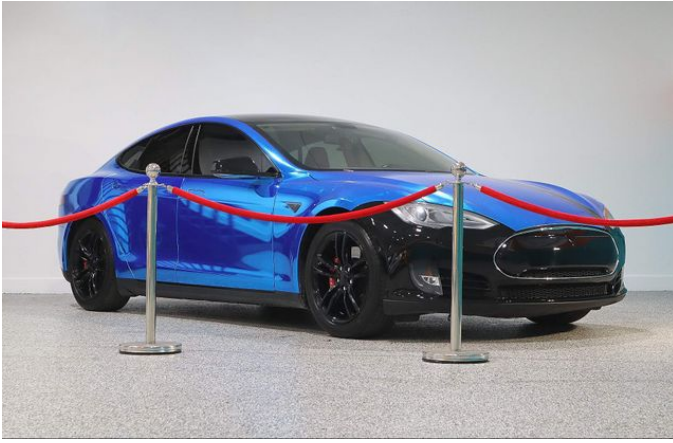

Our Price **$28,995**

Specifications:

Year:	2013
VIN:	5YJSA1CP4DFP12166
Make:	Tesla
Model/Trim:	Model S Performance
Condition:	Pre-Owned
Body:	Sedan
Exterior:	Blue
Interior:	Black Leather
Mileage:	115,859
Drivetrain:	Rear Wheel Drive

BRAND NEW SCREEN INSTALLED BY TESLA!

*** WARRANTY! CARFAX GUARANTEED! CUSTOM WRAP! PERFORMANCE! SERVICE RECORDS! FLORIDA VEHICLE! TRADES WELCOME! *** Technology and performance come together with style in this 2013 Tesla Model S Performance sedan. This example is extremely clean inside and out and has been exceptionally well maintained by it's previous owner with documented service records. Equipped with Navigation , Reverse Camera, Remote Entry, Remote Start, Factory Sound System, Power Windows, Power Locks, Power Mirrors, Cruise Control, Climate Control and 19 inch Alloys. Only $28,995 Cash! Financing Available. * View more photos at www.no1autosales.com*

We here at #1 Auto Sales strive to make this your most enjoyable automotive purchasing experience with our hand selected inventory consisting of the highest quality, clean title vehicles! The overwhelming majority of our inventory has a vehicle warranty with additional coverages available to customize to your liking. For those who prefer a more personal touch and wish to avoid dealing with banks or third party lenders and their generic approvals, we offer our own custom-tailored "Buy Here-Pay Here" program that is structured around the needs and desires of each individual customer!