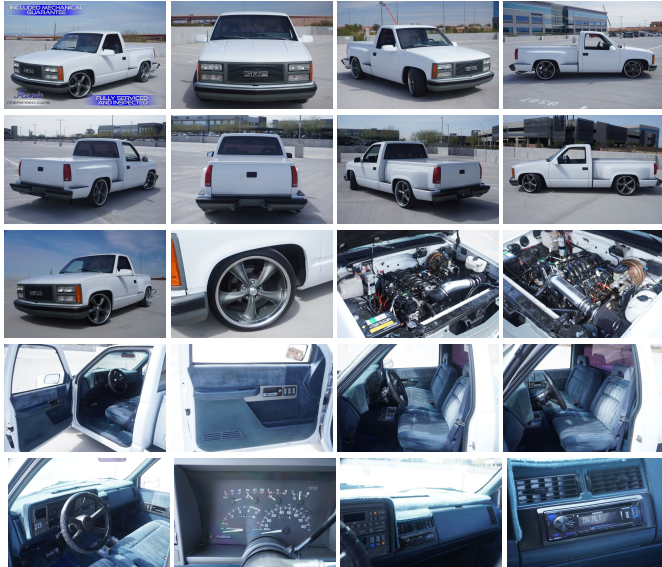

Our Price **\$17,919**

Specifications:

Year: 1992
VIN: 1GTDC14K5NZ543860
Make: GMC
Stock: 543860
Model/Trim: Sierra 1500 5.7 LS1
Condition: Pre-Owned
Body: Pickup Truck
Exterior: WHITE
Interior: BLUE Cloth
Mileage: 227
Drivetrain: Rear Wheel Drive