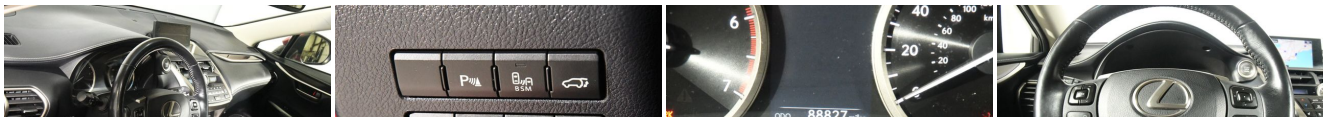

Specifications:

Year:	2016
VIN:	JTJBARBZ3G2079603
Make:	Lexus
Stock:	5504
Model/Trim:	NX 200t w/ Heated/Cooled Seats Nav & Safety
Condition:	Pre-Owned
Body:	SUV
Exterior:	Matador Red Mica
Engine:	Engine: 2.0L 16V DOHC 4-Cylinder w/VVT-iW -inc: twin-scroll turbocharger w/intercooler
Interior:	Black Leather
Mileage:	88,824
Drivetrain:	All Wheel Drive
Economy:	City 22 / Highway 28

Vehicle Description

The 2016 Lexus NX 200t is a stunning luxury SUV that is sure to turn heads wherever it goes. With its bold red exterior and sleek black leather interior, this vehicle exudes confidence and sophistication. But don't let its good looks fool you, the NX 200t is packed with features that make it both practical and enjoyable to drive. Under the hood, you'll find a powerful 2.0L 16V DOHC 4-Cylinder engine with VVT-iW technology. This engine is equipped with a twin-scroll turbocharger and intercooler, which means it can deliver an impressive 235 horsepower and 258 lb-ft of torque. But despite its power, the NX 200t still manages to achieve an impressive 28 MPG highway fuel economy rating. Inside the cabin, you'll find a host of luxurious features that make every drive a pleasure. The heated and cooled front seats are upholstered in supple black leather, providing both comfort and style. The driver's seat is also power-adjustable, allowing you to find the perfect driving position with ease. But the NX 200t isn't just about comfort and style, it's also loaded with advanced safety features that give you peace of mind on the road. The vehicle is equipped with a backup camera, blind spot monitor, and rear cross-traffic alert, all of which help you stay aware of your surroundings and avoid potential hazards. The technology in this vehicle is also top-notch. The navigation system is easy to use and provides accurate directions, while the premium sound system delivers crisp, clear audio that makes any drive more enjoyable. The vehicle also features Bluetooth connectivity, allowing you to easily stream music or make hands-free phone calls while on the go. With 88,824 miles on the odometer, this 2016 Lexus NX 200t has been well-maintained and is in excellent condition. It has undergone a thorough inspection by our team of certified technicians and is ready to hit the road. Overall, the 2016 Lexus NX 200t is a fantastic luxury SUV that offers a winning combination of style, performance, and safety. With its powerful engine, luxurious interior, and advanced features, it's the perfect vehicle for anyone who wants to enjoy the finer things in life while still getting where they need to go with ease. Don't miss out on the opportunity to make this incredible vehicle your own today!

Installed Options

Interior