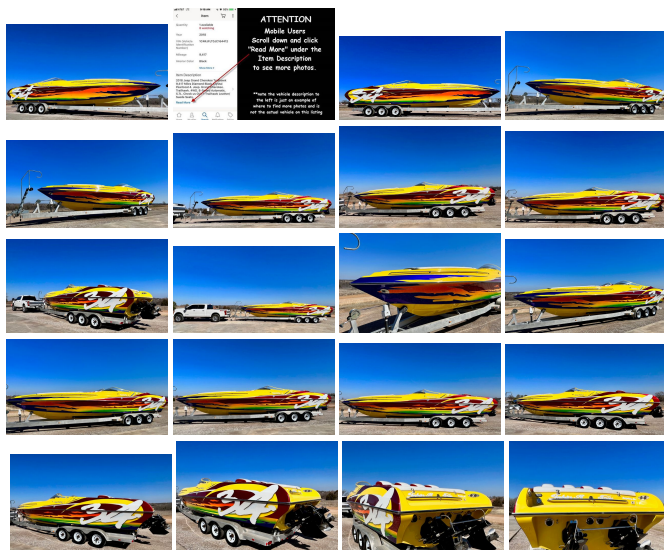

2008 Kachina 34 Drone Mid Cabin Open Bow

Derek Franklin 405-990-5535

View this car on our website at bullittmotorsports.com/7182217/ebrochure

Our Price **\$89,900**

Retail Value **\$105,500**

Specifications:

Year:	2008
VIN:	KBT34072E708
Make:	Kachina
Model:	34 Drone Mid Cabin Open Bow
Condition:	Pre-Owned
Hull:	Fiberglass
Length:	34 ft
Exterior:	-
Interior:	-
Engine:	Mercury 496 Mag HO Twin inboard/outboard 425 HP

2008 Kachina 34' Drone Mid Cabin Open Bow. Custom triple axle aluminum trailer. Dual 496 Mag HO's. 67 Original engine runtime hours scanned on both computers. Mostly idle time, see pics. Gauges show 80ish and 250ish. We figure one key runs the stereo, so one meter clicks more than the other. No Limit graphics and gel coat, full Livorsi gauge system, depth finder in dash, custom pioneer stereo system with two 10 inch sub woofers and a flip down dvd player in cabin. Docking lights ,shore power, waeco refrigerator, drop out bolsters, 4 batteries with perkos, full billet decor package, electric hatch lift and much much more. If you're not a familiar with these, they are super deep and ride like a Cadillac. There are over 130 pics of this boat. Every angle and close up. Every flaw is shown. This was Kachina's Promo boat, so it has the best of the the best at the time on it. It's not perfect, but it's damn nice. We will also deliver this boat to you!