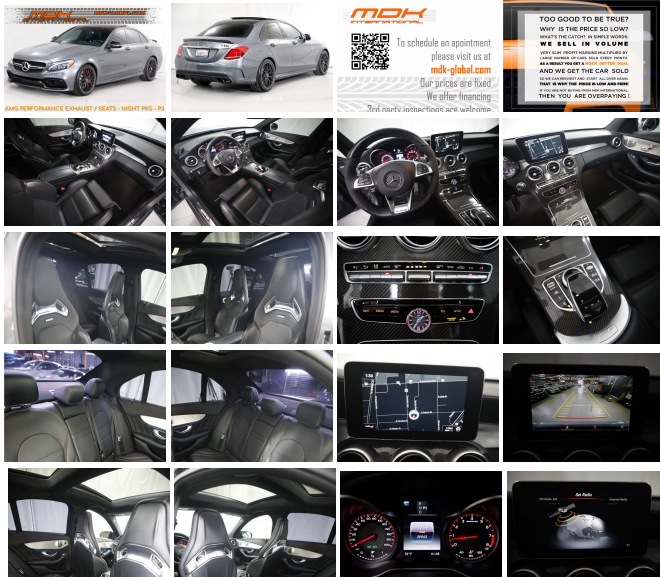

AMG PERFORMANCE EXHAUST / SEATS - NIGHT PKG - P3

Our Price **$49,990**

Specifications:

Year:	2017
VIN:	55SWF8HB9HU233335
Make:	Mercedes-Benz
Model/Trim:	AMG C 63 S
Condition:	Pre-Owned
Body:	Sedan
Exterior:	Selenite Grey Metallic
Engine:	Engine: 4.0L Biturbo V8
Interior:	Black Leather
Mileage:	39,911
Drivetrain:	Rear Wheel Drive
Economy:	City 18 / Highway 24

* Speaking of the right spec - this C63S is defiantly got the spec just right

* Selenite Grey Metallic over Black Nappa Leather

* Original MSRP of $86300

* 19" Forged AMG wheels in black

* Night pkg (all blacked out trim from factory)

* AMG Performance Bucket seats

* AMG Performance Exhaust

* Premium 3 pkg

* Blind Spot Assist

* Panoramic sunroof

* Heated seats

* Back up camera

* Power trunk

* Keyless GO

* Clean title

* Carfax certified

* Only 1 previous owner - CARFAX report shows 2 due to relocation /