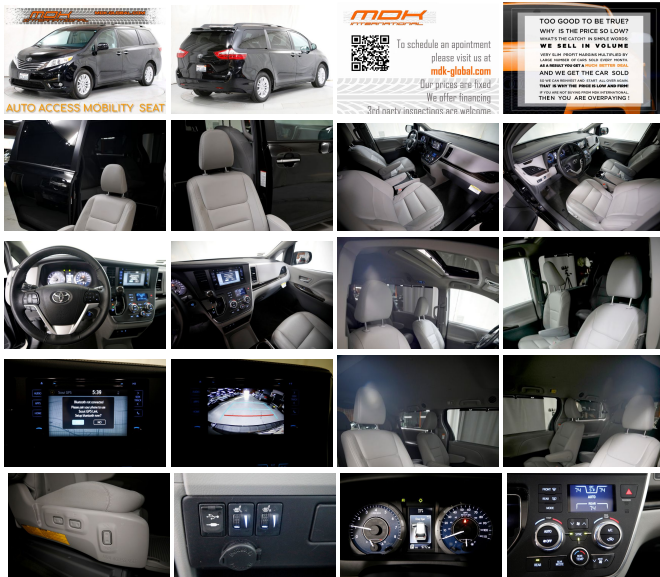

# 2017 Toyota Sienna XLE Auto Access Seat

**SALES DEPARTMENT (310) 990 0770**

View this car on our website at [mdk-global.com/7181803/ebrochure](http://mdk-global.com/7181803/ebrochure)

Our Price **\$35,990**

## Specifications:

<b>Year:</b>	2017
<b>VIN:</b>	5TDYZ3DC3HS810830
<b>Make:</b>	Toyota
<b>Model/Trim:</b>	Sienna XLE Auto Access Seat
<b>Condition:</b>	Pre-Owned
<b>Body:</b>	Minivan/Van
<b>Exterior:</b>	Midnight Black Metallic
<b>Engine:</b>	Engine: 3.5L DOHC V6 SMPI
<b>Interior:</b>	Ash Leather
<b>Mileage:</b>	9,767
<b>Drivetrain:</b>	Front Wheel Drive
<b>Economy:</b>	City 19 / Highway 27

\* This is not your average Sienna - this one has a factory Auto Access power seat which moves all the way out of the car in lowers to the ground level - can be operated with a wireless remote

- \* XLE pkg
- \* Leather upholstery
- \* Heated seats
- \* Power sliding side doors
- \* Sunroof
- \* Bluetooth
- \* Power lift gate
- \* 7 Passenger seat configuration
- \* 1 owner car
- \* Service records per Carfax report