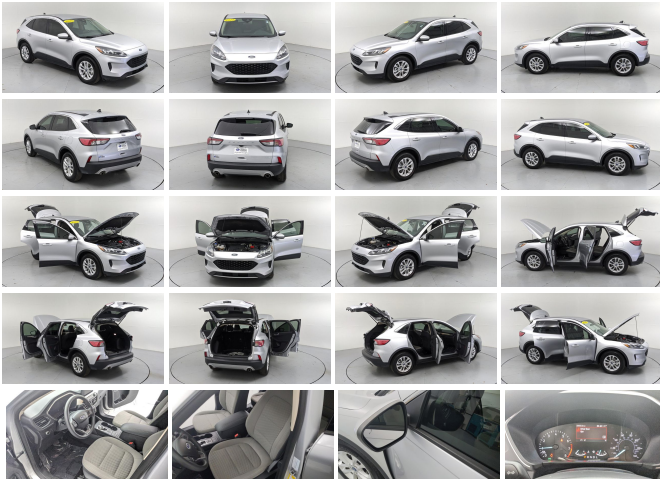

2020 Ford Escape SE

View this car on our website at charlestonautosales.com/7181657/ebrochure

Lowest **\$21,998**

CARFAX ~~\$22,998~~

Specifications:

Year:	2020
VIN:	1FMCU0G62LUA91924
Make:	Ford
Stock:	172803A
Model/Trim:	Escape SE
Condition:	Pre-Owned
Body:	SUV
Exterior:	Ingot Silver
Engine:	ENGINE: 1.5L ECOBOOST
Interior:	Dark Earth Gray Cloth
Mileage:	39,850
Economy:	City 27 / Highway 33

Crews Forever, Excellent Condition, ONLY 39,850 Miles! PRICE DROP FROM \$23,916. FUEL EFFICIENT 33 MPG Hwy/27 MPG City! Heated Seats, Cross-Traffic Alert, Lane Keeping Assist, WiFi Hotspot, Brake Actuated Limited Slip Differential KEY FEATURES INCLUDE Heated Driver Seat, Back-Up Camera, Turbocharged, Satellite Radio, iPod/MP3 Input, Onboard Communications System, Aluminum Wheels, Remote Engine Start, Brake Actuated Limited Slip Differential, WiFi Hotspot, Lane Keeping Assist, Cross-Traffic Alert, Blind Spot Monitor, Smart Device Integration, Apple CarPlay. Rear Spoiler, MP3 Player, Privacy Glass, Keyless Entry, Steering Wheel Controls. Ford SE with Ingot Silver Metallic exterior and Dark Earth Gray interior features a 3 Cylinder Engine with 181 HP at 6000 RPM*. Non-Smoker vehicle, COMES WITH OUR CREWS FOREVER PROTECTION PLAN, CLEAN CARFAX AND ONE OWNER TRADE-IN PRICED TO MOVE Was \$23,916. BUY WITH CONFIDENCE Passed our 152-point inspection for safety and reliability. Powertrain Lifetime Limited Warranty. Clean title and includes a free CARFAX Vehicle History Report. VISIT US TODAY You've got a friend in the car business. Pricing analysis performed on 3/21/2023. Horsepower calculations based on trim engine configuration. Fuel economy calculations based on original manufacturer data for trim engine configuration. Please confirm the accuracy of the included equipment by calling us prior to purchase.