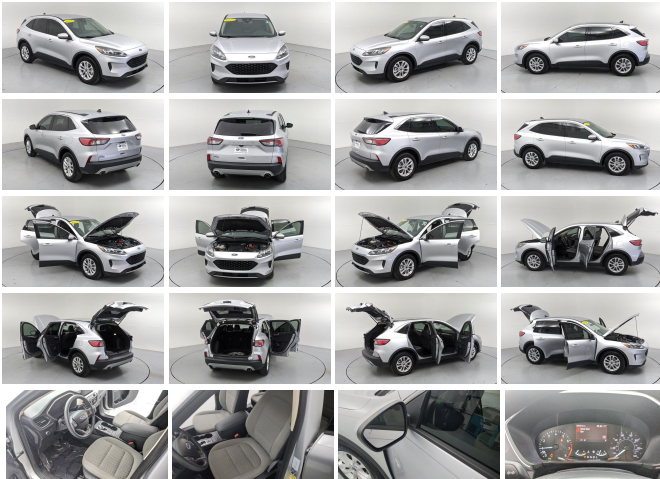

2020 Ford Escape SE

View this car on our website at charlestonautosales.com/7181657/ebrochure

Lowest **\$21,555**

Specifications:

Year:	2020
VIN:	1FMCU0G62LUA91924
Make:	Ford
Stock:	172803A
Model/Trim:	Escape SE
Condition:	Pre-Owned
Body:	SUV
Exterior:	Ingot Silver
Engine:	ENGINE: 1.5L ECOBOOST
Interior:	Dark Earth Gray Cloth
Mileage:	39,850
Economy:	City 27 / Highway 33

SE trim. Crews Forever, Excellent Condition, LOW MILES - 39,850! REDUCED FROM \$23,916!, FUEL EFFICIENT 33 MPG Hwy/27 MPG City! Heated Seats, Cross-Traffic Alert, Lane Keeping Assist, WiFi Hotspot, Brake Actuated Limited Slip Differential. KEY FEATURES INCLUDE Heated Driver Seat, Back-Up Camera, Turbocharged, Satellite Radio, iPod/MP3 Input, Onboard Communications System, Aluminum Wheels, Remote Engine Start, Brake Actuated Limited Slip Differential, WiFi Hotspot, Lane Keeping Assist, Cross-Traffic Alert, Blind Spot Monitor, Smart Device Integration, Apple CarPlay Rear Spoiler, MP3 Player, Privacy Glass, Keyless Entry, Steering Wheel Controls. Ford SE with Ingot Silver Metallic exterior and Dark Earth Gray interior features a 3 Cylinder Engine with 181 HP at 6000 RPM*. Non-Smoker vehicle, COMES WITH OUR CREWS FOREVER PROTECTION PLAN, CLEAN CARFAX AND ONE OWNER TRADE-IN AFFORDABLE Reduced from \$23,916. PURCHASE WITH CONFIDENCE Passed our 152-point inspection for safety and reliability. Powertrain Lifetime Limited Warranty. Clean title and includes a free CARFAX Vehicle History Report. WHY BUY FROM US You've got a friend in the car business. Pricing analysis performed on 3/29/2023. Horsepower calculations based on trim engine configuration. Fuel economy calculations based on original manufacturer data for trim engine configuration. Please confirm the accuracy of the included equipment by calling us prior to purchase.