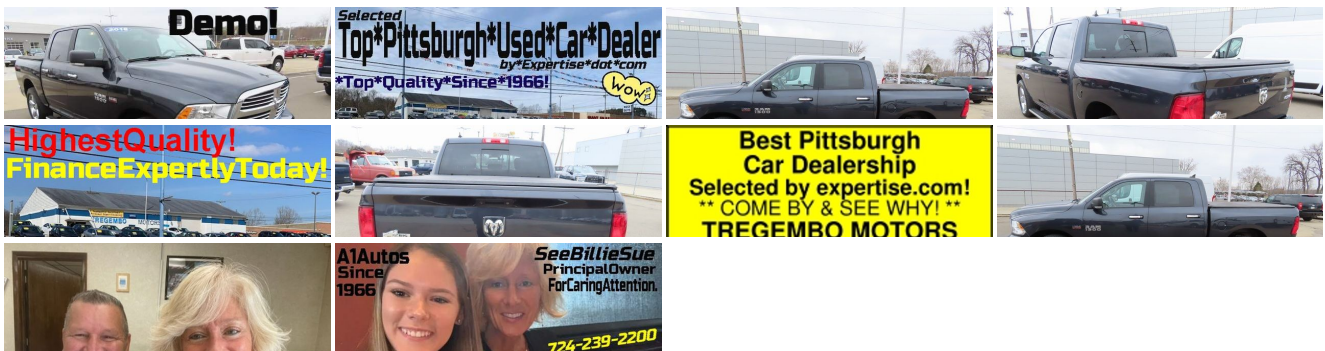

## 2018 Ram 1500 4x4 Crew Cab Big Horn

Billie Sue or The Tregembo Sales Team 724-239-2200

**Our Price \$27,250**

View this vehicle on our website at [tregembomotors.com](http://tregembomotors.com)

724-239-2200

### Specifications:

Year: 2018  
VIN: [1C6RR7LT5JS108963](#)

<b>Make:</b>	Ram
<b>Stock:</b>	108963
<b>Model/Trim:</b>	1500 4x4 Crew Cab Big Horn
<b>Condition:</b>	Pre-Owned
<b>Body:</b>	Pickup Truck
<b>Exterior:</b>	Maximum Steel Metallic Clearcoat
<b>Engine:</b>	ENGINE: 5.7L V8 HEMI MDS VVT
<b>Interior:</b>	Diesel Gray/Black Cloth
<b>Transmission:</b>	TRANSMISSION: 8-SPEED AUTOMATIC (8HP70)
<b>Mileage:</b>	73,000
<b>Drivetrain:</b>	4 Wheel Drive
<b>Economy:</b>	City 15 / Highway 21

## Vehicle Description

Demo - Call for Info. 5.7L V8 HEMI 4x4 8-Speed Auto Crew Cab Truck with Big Horn Package! Clean Autocheck, Very Well Maintained. 20" Chrome Wheels, Chrome Accents, Foglamps, Class IV Hitch, Dual R Exhaust w Chrome Tips, Power Seat, Power Sliding Window, Premium Audio; Uconnect 4C w/ 8.4" LCD USB AUX, Satellite Equipped, Apple Car Play & Good Android capable, Remote Start, Heated Seats & Wheel, Dual Zone Climate Control, every Power Option, Cruise, Locking Tailgate, Tonneau Cover, Backup Camera, So Much More. Maximum Steel Metallic Clear Coat w/ Premium Cloth Seating is Gorgeous.