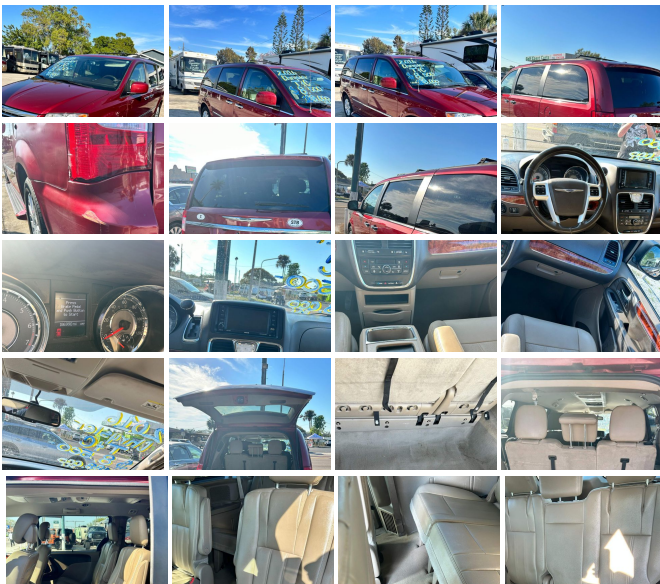

2016 Chrysler Town & Country Touring

Zac Terstegge 941

View this car on our website at manateerv.net/7181274/ebrochure

Our Price **\$8,500**

Specifications:

Year:	2016
VIN:	2C4RC1BG7GR223005
Make:	Chrysler
Stock:	23005
Model/Trim:	Town & Country Touring
Condition:	Pre-Owned
Body:	Minivan/Van
Exterior:	Deep Cherry Red Crystal Pearlcoat
Engine:	ENGINE: 3.6L V6 24V VVT FLEX FUEL
Interior:	Tan
Transmission:	TRANSMISSION: 6-SPEED AUTOMATIC 62TE
Mileage:	191,354
Drivetrain:	Front Wheel Drive
Economy:	City 17 / Highway 25

Option Packages

Factory Installed Packages

ENGINE: 3.6L V6 24V VVT FLEX FUEL

TRANSMISSION: 6-SPEED AUTOMATIC 62TE

2ND & 3RD ROW WINDOW SHADES \$100

COMPACT SPARE TIRE \$395

DRIVER CONVENIENCE GROUP \$995
 -inc: Keyless Enter-N-Go, Remote Proximity Keyless Entry, Remote Start System, Bright Door Handles, Heated Front Seats, Heated Steering Wheel, Security Alarm