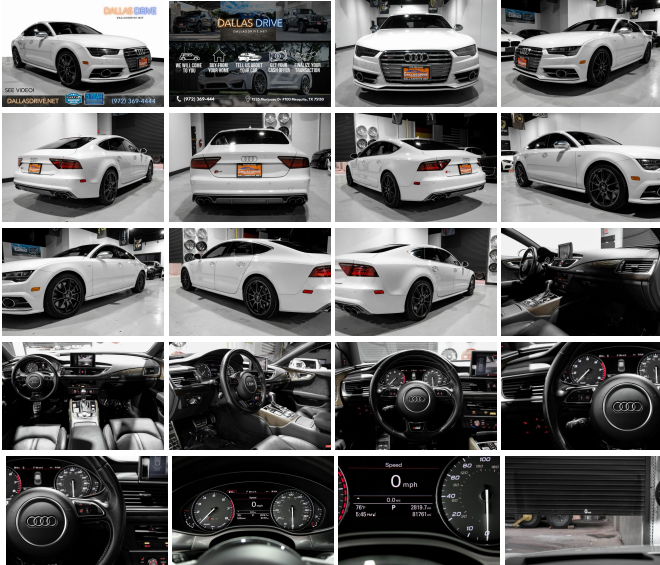

14 Speakers, 4-Wheel Disc Brakes, ABS brakes, Adaptive suspension, Air Conditioning, Alloy wheels, AM/FM radio: SiriusXM, Audi Smartphone Interface, Auto tilt-away steering wheel, Auto-dimming door mirrors, Auto-dimming Rear-View mirror, Auto-leveling suspension, Automatic temperature control, Blind spot sensor: Audi Side Assist warning, Bose Surround Sound System w/Subwoofer, Brake assist, Bumpers: body-color, CD player, Compass, Delay-off headlights, Driver door bin, Driver vanity mirror, Dual front impact airbags, Dual front side impact airbags, DVD-Audio, Electronic Stability Control, Exterior Parking Camera Rear, Four wheel independent suspension, Front anti-roll bar, Front Bucket Seats, Front Center Armrest w/Storage, Front dual zone A/C, Front fog lights, Front reading lights, Garage door transmitter: HomeLink, Genuine wood console insert, Genuine wood dashboard insert, Genuine wood door panel insert, Heated door mirrors, Heated Front Bucket Seats, Heated front seats, Illuminated entry, Knee airbag, Leather Shift Knob, Leather steering wheel, Low tire pressure warning, Memory seat, MP3 decoder, Navigation System, Occupant sensing airbag, Outside temperature display, Overhead airbag, Overhead console, Panic alarm, Passenger door bin, Passenger vanity mirror, Power door mirrors, Power driver seat, Power Liftgate, Power moonroof, Power passenger seat, Power steering, Power windows, Radio data system, Radio: Audi MMI Navigation w/AM/FM, Rain sensing wipers, Rear air conditioning, Rear anti-roll bar, Rear dual zone A/C, Rear fog lights, Rear reading lights, Rear seat center armrest, Rear window defroster, Remote keyless entry, Security system, Speed control, Speed-sensing steering, Speed-Sensitive Wipers, Split folding rear seat, Spoiler, Sport steering wheel, Steering wheel memory, Steering wheel mounted audio controls, Tachometer, Telescoping steering wheel, Tilt steering wheel, Traction control, Trip computer, Turn signal indicator mirrors, Valcona Leather Seat Trim, Variably intermittent wipers, and Wheels: 8.5" x 19" 5-Parallel-S-Spoke Design. 2017 Audi S7 4.0T Prestige quattro quattro 7-Speed Automatic S tronic 4.0L V8 Turbocharged DOHC 32V ULEV II 450hp White

17/27 City/Highway MPG

Reviews:

* Turbocharged V8 engine generates exhilarating power; hatchback layout makes it easy to stow luggage, cargo or the spoils of a shopping spree; interior materials and design are top-shelf; surprisingly good fuel economy. Source: Edmunds