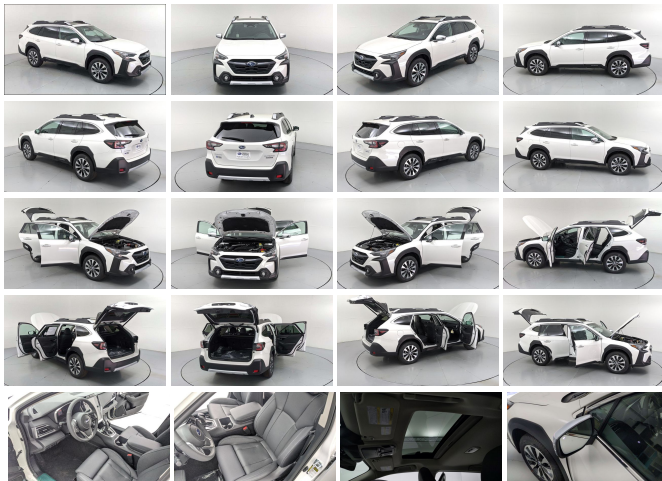

## Specifications:

<b>Year:</b>	2023
<b>VIN:</b>	4S4BTAPC9P3190536
<b>Make:</b>	Subaru
<b>Stock:</b>	SP190536
<b>Model/Trim:</b>	Outback Touring
<b>Condition:</b>	New
<b>Body:</b>	SUV
<b>Exterior:</b>	Crystal White Pearl
<b>Engine:</b>	Engine: 2.5L DOHC 16 Valve 4-Cylinder - inc: Horizontally opposed, Dual Active Valve Control System (DAVCS) Variable Valve Timing, auto start-stop and Electronic Throttle Control (ETC)
<b>Interior:</b>	Black Leather
<b>Mileage:</b>	0
<b>Drivetrain:</b>	All Wheel Drive
<b>Economy:</b>	City 26 / Highway 32

## Exterior

- Wheels: 18" x 7J Black Aluminum Alloy -inc: Machine finish
- Tires: 225/60R18 100H All Season- Steel Spare Wheel
- Compact Spare Tire Mounted Inside Under Cargo- Clearcoat Paint
- Express Open/Close Sliding And Tilting Laminated Glass 1st Row Sunroof w/Sunshade
- Body-Colored Front Bumper w/Black Rub Strip/Fascia Accent and Metal-Look Bumper Insert
- Body-Colored Rear Bumper w/Black Rub Strip/Fascia Accent and Metal-Look Bumper Insert
- Black Bodyside Cladding and Black Wheel Well Trim- Chrome Side Windows Trim
- Chrome Door Handles
- Metal-Look Power Heated Side Mirrors w/Power Folding and Turn Signal Indicator
- Fixed Rear Window w/Fixed Interval Wiper and Defroster- Deep Tinted Glass
- Variable Intermittent Wipers w/Heated Wiper Park- Galvanized Steel/Aluminum Panels
- Lip Spoiler- Black Grille w/Metal-Look Accents- Power Liftgate Rear Cargo Access
- Tailgate/Rear Door Lock Included w/Power Door Locks- Roof Rack
- Auto On/Off Projector Beam Led Low/High Beam Daytime Running Auto-Leveling Directionally Adaptive Auto High-Beam Headlamps
- Front Fog Lamps- Perimeter/Approach Lights- LED Brake Lights
- Headlights-Automatic Highbeams