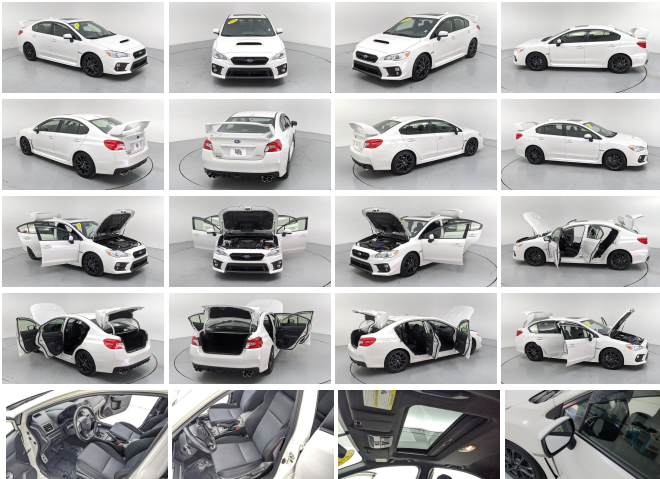

Subaru Certified, Excellent Condition, CARFAX 1-Owner. WAS \$30,916. Heated Seats, Sunroof, CD Player, Bluetooth??, iPod/MP3 Input, Satellite Radio, Turbo, All Wheel Drive, Alloy Wheels, AUTO-DIMMING MIRROR W/COMPASS, Back-Up Camera Vehicles must pass a 152-point inspection, Additional coverages available, One-year Trial Subscription to STARLINK Safety Plus Package with Automatic Collision Notification, 24/7 Roadside Assistance is included, 3-Month trial to SiriusXM satellite radio programming included, \$500 Owner Loyalty Coupon. Free CarFax Vehicle History Report available, 7-year/100,000-mile Powertrain coverage with \$0 deductible BUY WITH CONFIDENCE Was \$30,916. KEY FEATURES INCLUDE Sunroof, All Wheel Drive, Heated Driver Seat, Back-Up Camera, Turbocharged, Satellite Radio, iPod/MP3 Input, Bluetooth??, CD Player, Aluminum Wheels, Smart Device Integration, Apple CarPlay, Heated Seats. Rear Spoiler, MP3 Player, Remote Trunk Release, Keyless Entry, Child Safety Locks. OPTION PACKAGES AUTO-DIMMING MIRROR W/COMPASS Hardware Bag 3-Pin. Subaru Premium with Crystal White Pearl exterior and Carbon Black interior features a 4 Cylinder Engine with 268 HP at 5600 RPM\*. Serviced here, Non-Smoker vehicle, Originally bought here, This vehicle is Subaru Certified! CLEAN CARFAX AND ONE OWNER TRADE-IN BUY FROM AN AWARD WINNING DEALER You've got a friend in the car business. Pricing analysis performed on 3/25/2023. Horsepower calculations based on trim engine configuration. Please confirm the accuracy of the included equipment by calling us prior to purchase.