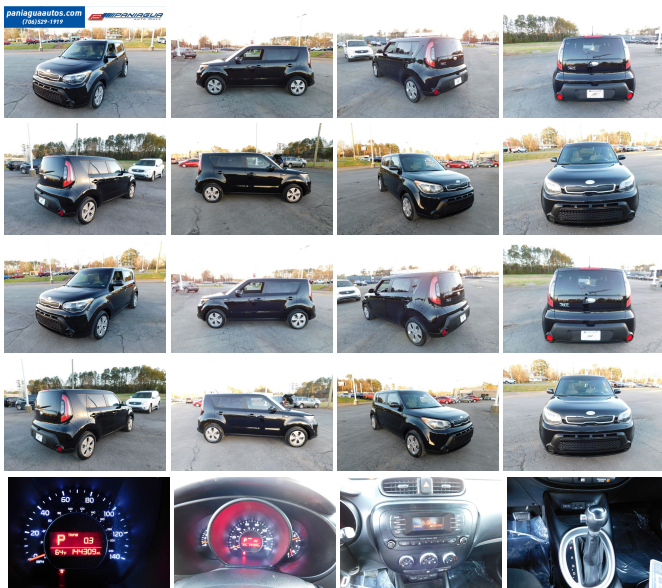

# 2014 Kia Soul Base

View this car on our website at [paniaguaautos.com/7180576/ebrochure](http://paniaguaautos.com/7180576/ebrochure)

Our Price **\$5,995**

## Specifications:

<b>Year:</b>	2014
<b>VIN:</b>	<b>KNDJN2A2XE7044796</b>
<b>Make:</b>	Kia
<b>Stock:</b>	8755
<b>Model/Trim:</b>	Soul Base
<b>Condition:</b>	Pre-Owned
<b>Body:</b>	Sedan
<b>Exterior:</b>	Black
<b>Engine:</b>	Engine: 1.6L Gamma GDI I4
<b>Interior:</b>	Black Cloth
<b>Transmission:</b>	AUTOMATIC
<b>Mileage:</b>	144,309
<b>Drivetrain:</b>	Front Wheel Drive
<b>Economy:</b>	City 24 / Highway 30

2014 KIA SOUL 1.6L 4 CYLINDER AUTOMATIC CLOTH INTERIOR  
ALL POWER HURRY IN TODAY AND CHECK OUT OUR MOST  
RECENT INVENTORY

2014 Kia Soul Base

Paniagua Auto Mall - 706-529-1919 & 423-472-4045 - View this car on our website at [paniaguaautos.com/7180576/ebrochure](http://paniaguaautos.com/7180576/ebrochure)