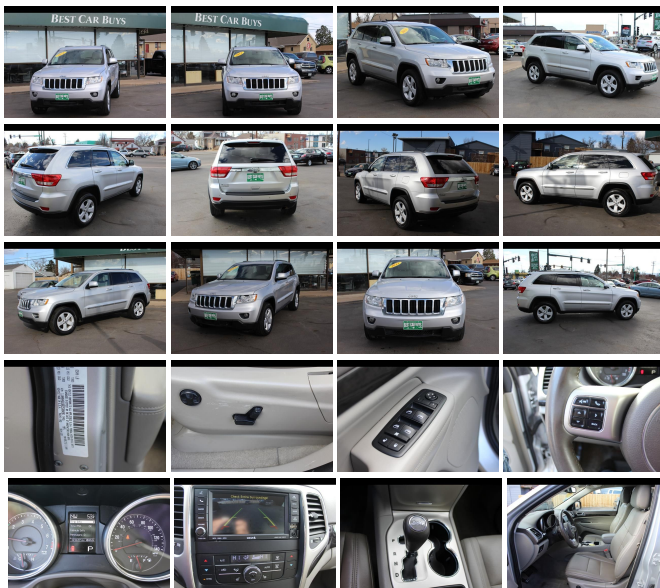

2011 Jeep Grand Cherokee Laredo

View this car on our website at bestusedcarbuys.com/7180532/ebrochure

Our Price **\$13,999**

Specifications:

| | |
|--------------------|------------------------------|
| Year: | 2011 |
| VIN: | 1J4RR4GG3BC530496 |
| Make: | Jeep |
| Stock: | BC530496 |
| Model/Trim: | Grand Cherokee Laredo |
| Condition: | Pre-Owned |
| Body: | SUV |
| Exterior: | White Gold |
| Engine: | 3.6L VVT V6 FLEX-FUEL ENGINE |
| Interior: | Black |
| Mileage: | 121,671 |
| Drivetrain: | 4 Wheel Drive |
| Economy: | City 16 / Highway 22 |

LAREDO***4X4***NO ACCIDENTS CLEAN CAR FAX ****POWER SEAT ***LEATHER***BACK UP CAMERA****

Vehicle History Report : as Of 03/29/2023

CARFAX

Snapshot

2011 JEEP GRAND CHEROKEE LAREDO

No accidents or damage reported to CARFAX

Exterior

- 17" aluminum wheels (REQ: 26E CPOS Pkg or AGW 18" Off-Road Wheel & Tire Delete)
- P245/70R17 on/off road BSW tires (w/25X CPOS Pkg REQ: AGW 18" Off-Road Wheel & Tire Delete) (N/A w/26X CPOS Pkg)
- Compact spare tire- Monotone paint- Bright side roof rails- Chrome bodyside molding
- Rear spoiler on liftgate- Bright grille- Body color fascia- Halogen headlamps
- Auto headlamps- Fog lamps- Tinted windshield- Deep tint sunscreen glass
- Tinted front door glass- Laminated front door glass- Body color mirrors
- Pwr folding mirrors- Heated mirrors- Glass liftgate
- Variable intermittent windshield wipers- Rear window wiper & washer
- Front license plate bracket- Bright license plate brow- Body color door handles
- Hood insulation- Premium insulation group