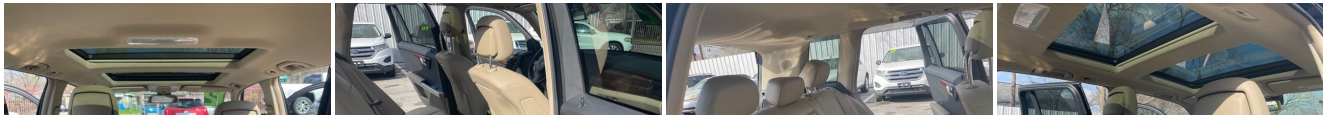

Specifications:

Year:	2012
VIN:	WDCGG5GB0CF746264
Make:	Mercedes-Benz
Model/Trim:	GLK GLK350
Condition:	Pre-Owned
Body:	SUV
Exterior:	Black
Engine:	3.5L DOHC 24-valve V6 engine
Interior:	Almond/Black
Mileage:	156,103
Drivetrain:	Rear Wheel Drive
Economy:	City 16 / Highway 22

Vehicle Description

Installed Options

Interior

- Anti-theft alarm w/remote panic feature -inc: engine immobilizer
- Burl walnut wood interior trim- Driver & front passenger lumbar support
- Driver-programmable autolock
- Leather-wrapped multi-function tilt/telescopic steering wheel- MB-Tex seat trim
- SmartKey remote control -inc: remote door lock/unlock, liftgate, fuel-filler door, removable valet key & panic alarm, selective unlock, windows open/close
- 8-way pwr front bucket seats w/active head restraints
- Central controller for audio, telephone & optional navigation functions
- Chrome door sill trim- Cruise control
- Digital display for clock & Touch Shift gear/mode selector
- Dual-zone automatic climate control -inc: electrostatic dust & pollen filter, sun sensor
- Electric analog instrumentation -inc: speedometer, tachometer, fuel, coolant
- Flat-folding 2nd row seat- Front center armrest w/storage
- Front door side pockets w/integrated speaker- Front/rear cupholders
- Front/rear floor mats- Illuminated visor vanity mirrors
- Mercedes-Benz maintenance system -inc: displays distance remaining to maintenance, type of service due & reminders
- Multi-function 4.5" display -inc: odometer, trip meter, outside temp, audio controls, vehicle reminder & message indicator, driver-programmable settings, trip computer
- Night security illumination- Pwr windows w/1-touch up/down- Rear cargo cover
- Rear window defroster w/auto-shutoff

Exterior

- 19" x 7.5" 10-spoke aluminum wheels - Halogen front foglamps
- Intermittent front wipers- P235/50R19 all-season tires
- Automatic headlamps w/twilight sensor & locator lighting - Chrome exterior accents
- Chrome load sill plate- Halogen headlamps- Privacy glass
- Pwr heated mirrors w/LED turn indicators- Rear intermittent wiper w/washer- Roof rails
- Single red rear foglamp

Safety

- Anti-theft alarm w/remote panic feature -inc: engine immobilizer
- Burl walnut wood interior trim- Driver & front passenger lumbar support
- Driver-programmable autolock
- Leather-wrapped multi-function tilt/telescopic steering wheel- MB-Tex seat trim
- SmartKey remote control -inc: remote door lock/unlock, liftgate, fuel-filler door, removable valet key & panic alarm, selective unlock, windows open/close

Option Packages

Factory Installed Packages