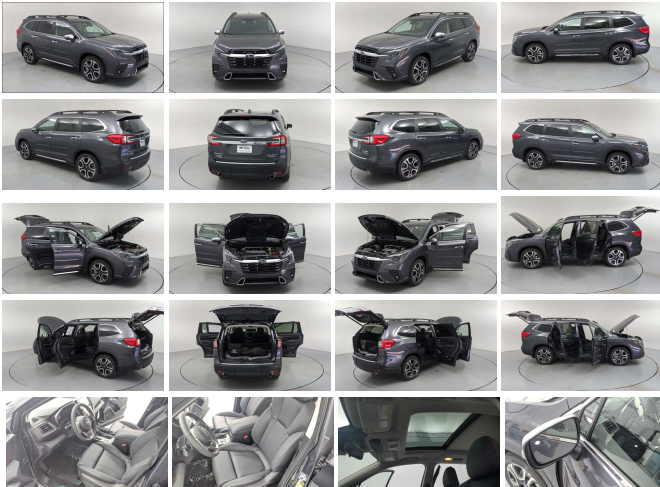

NAV, Sunroof, 3rd Row Seat, Heated Leather Seats, All Wheel Drive, Turbo, Quad Seats, Alloy Wheels, Panoramic Roof. Touring trim. FUEL EFFICIENT 25 MPG Hwy/19 MPG City! Warranty 5 yrs/60k Miles - Drivetrain Warranty KEY FEATURES INCLUDE Leather Seats, Third Row Seat, Navigation, Sunroof, Panoramic Roof, All Wheel Drive, Quad Bucket Seats, Power Liftgate, Rear Air, Heated Driver Seat, Heated Rear Seat, Cooled Driver Seat, Back-Up Camera, Turbocharged, Premium Sound System. Rear Spoiler, MP3 Player, Keyless Entry, Privacy Glass, Remote Trunk Release. WHY BUY FROM US You've got a friend in the car business. Fuel economy calculations based on original manufacturer data for trim engine configuration. Please confirm the accuracy of the included equipment by calling us prior to purchase.