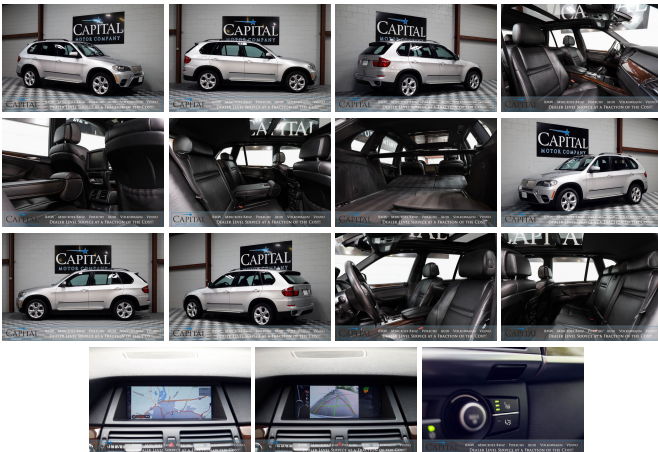

2011 BMW X5 xDrive50i AWD Luxury V8 Sport-SUV w/Nav, Heated Seats, Panoramic Roof & Rear Entertainment

View this car on our website at capitalmotorcompany.com/7179428/ebrochure

Your Price **\$13,950**

Retail Value ~~\$14,246~~

We have for sale a gorgeous 2011 BMW X5 xDrive50i All-Wheel Drive Luxury-Sport SUV with so much to offer and it is a joy to drive! As you can see in the photos, this X5 is in great shape inside and out with only 91,237 miles on it! The paint and body look fantastic and the interior is beautiful. There is no doubt the previous owner loved this SUV and we know that if you like how it looks in the pictures you will love everything that it has to offer when you come and drive it!