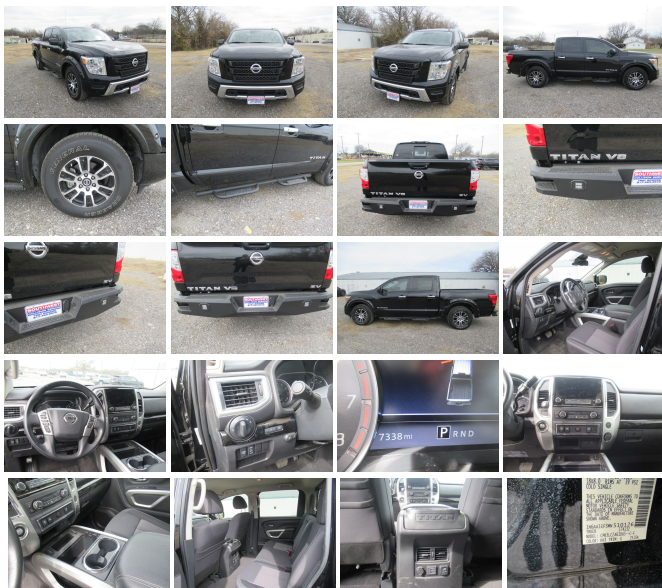

Our Price **\$54,500**

Specifications:

Year:	2021
VIN:	1N6AA1EF3MN510126
Make:	Nissan
Stock:	11236
Model/Trim:	Titan SV
Condition:	Pre-Owned
Body:	Pickup Truck
Exterior:	BLACK
Engine:	5.6L V8 400hp 413ft. lbs.
Interior:	Gray Cloth
Transmission:	9-Speed Shiftable Automatic
Mileage:	8,121
Economy:	City 16 / Highway 21

The 2021 Nissan Titan SV is a truck that is built to impress. With only 6852 miles on the odometer, this truck is practically brand new and ready to take on any challenge you throw its way. The black exterior gives this truck a sleek and sophisticated look, while the gray cloth interior provides a comfortable and inviting space for you and your passengers.

Under the hood of this beast is a 5.6L Endurance V8 engine that delivers an impressive 400 horsepower and 413 lb-ft of torque. The engine is paired with a 9-speed automatic transmission that provides smooth and efficient shifting, making it easy to handle even the toughest terrain. Whether you're hauling a heavy load or towing a trailer, this truck can handle it all with ease.

The Nissan Titan SV is also designed to be practical and versatile. The truck bed is spacious and can accommodate a range of cargo, from heavy equipment to large furniture. The truck also comes with a range of features designed to make loading and unloading cargo easier, including a tailgate that can be lowered with one hand and a range of tie-down points to keep your cargo secure.