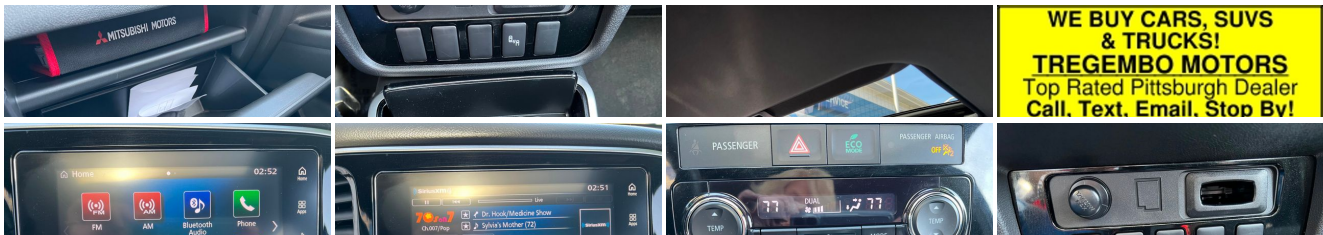

2018 Mitsubishi Outlander AWD LE LIMITED

Billie Sue or The Tregembo Sales Team 724-239-2200

Our Price \$0

View this vehicle on our website at tregembomotors.com

724-239-2200

125 Wilson Road , Bentleyville, Pennsylvania 15314

Photos
Details
Contact

**WE BUY CARS, SUVS
& TRUCKS!
TREGEMBO MOTORS
Top Rated Pittsburgh Dealer
Call. Text. Email. Stop By!**

Specifications:

Year:	2018
VIN:	JA4AZ3A36JZ049151
Make:	Mitsubishi
Stock:	049151
Model/Trim:	Outlander AWD LE LIMITED
Condition:	Pre-Owned
Body:	SUV
Exterior:	Labrador Black Metallic
Engine:	Engine: 2.4L SOHC I4 MIVEC 16 Valve
Interior:	Black Cloth
Transmission:	AUTOMATIC
Mileage:	45,600
Drivetrain:	4 Wheel Drive
Economy:	City 24 / Highway 29

Vehicle Description

WOW: Stylish, Confident 3rd Row / 7 Passenger AWD! Low Mi, Limited Edition! SunRoof, 18" Premium Black Alloy Wheels, Foglights, Spoiler, Heated Seats, All power options, Power Fold Mirrors, Blind Spot, Rear Cross Traffic Alert, Backup Camera, Premium Audio, Black headliner & pillars, Gloss Black Exterior & interior accents! 1-Owner, Clean Autocheck, Well Maintained. Super All Wheel Control! 7" Smartphone Link Display Audio System, Apple Car Play, Android Auto, Sirius XM equipped, Digital HD Radio, Bluetooth, Hands Free Audio & Phone controls, USB, Loaded w Convenience Options! Hill start assist, ABS, Active stability control, traction control, airbags all around.