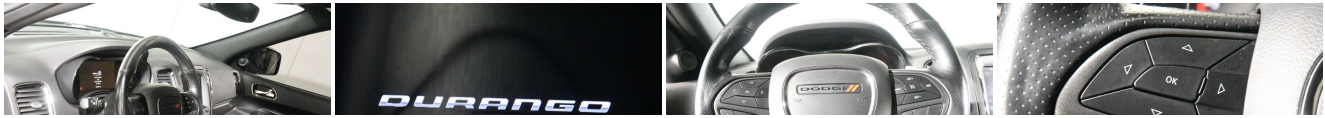

Specifications:

Year:	2020
VIN:	1C4RDJDG0LC166708
Make:	Dodge
Stock:	5479
Model/Trim:	Durango GT Plus
Condition:	Pre-Owned
Body:	SUV
Exterior:	DB Black Clearcoat
Engine:	ENGINE: 3.6L V6 24V VVT UPG I W/ESS
Interior:	Black Leather
Mileage:	40,287
Drivetrain:	All Wheel Drive
Economy:	City 18 / Highway 25

Vehicle Description

FREE LIFETIME WARRANTY We are A PLUS RATED by the Better Business Bureau. HIGHEST RATING POSSIBLE See Our Website for Details

Installed Options

Interior

- 60-40 Folding Split-Bench Front Facing Manual Reclining Fold Forward Seatback Rear Seat
- Apple CarPlay- Dual Zone Front Automatic Air Conditioning
- FOB Controls -inc: Cargo Access and Windows
- Gauges -inc: Speedometer, Odometer, Oil Pressure, Engine Coolant Temp, Tachometer, Oil Temperature, Transmission Fluid Temp, Engine Hour Meter, Trip Odometer and Trip Computer
- Google Android Auto- Manual Tilt/Telescoping Steering Column
- Power 1st Row Windows w/Driver And Passenger 1-Touch Up/Down
- Power Door Locks w/Autolock Feature
- Power Rear Windows and Fixed 3rd Row Windows
- Proximity Key For Doors And Push Button Start - Rear HVAC w/Separate Controls
- Remote Keyless Entry w/Integrated Key Transmitter, Illuminated Entry and Panic Button
- Trip Computer- 3 12V DC Power Outlets- Air Filtration- Cargo Area Concealed Storage
- Cargo Space Lights- Carpet Floor Trim- Compass
- Cruise Control w/Steering Wheel Controls- Day-Night Auto-Dimming Rearview Mirror
- Delayed Accessory Power- Digital/Analog Appearance- Driver Foot Rest- Driver Seat
- Fade-To-Off Interior Lighting
- Fixed 50-50 Split-Bench 3rd Row Seat Front, Manual Fold Into Floor, 2 Power and Adjustable Head Restraints
- Front And Rear Map Lights- Front Center Armrest w/Storage and Rear Center Armrest
- Full Carpet Floor Covering -inc: Carpet Front And Rear Floor Mats - Full Cloth Headliner
- Full Floor Console w/Covered Storage, Mini Overhead Console w/Storage and 3 12V DC Power Outlets
- HVAC -inc: Auxiliary Rear Heater, Headliner/Pillar Ducts and Console Ducts
- Illuminated Front Cupholder- Illuminated Locking Glove Box
- Instrument Panel Bin, Driver / Passenger And Rear Door Bins
- Interior Trim -inc: Simulated Wood Instrument Panel Insert and Chrome Interior Accents
- Leather/Metal-Look Steering Wheel
- Manual Anti-Whiplash w/Tilt Front Head Restraints and Fixed Rear Head Restraints
- Outside Temp Gauge- Passenger Seat -inc: Fold Flat - Power Fuel Flap Locking Type
- Rear Cupholder- Redundant Digital Speedometer- Remote Releases -Inc: Power Fuel
- Sentry Key Immobilizer- Systems Monitor- USB Host Flip
- Urethane Gear Shifter Material- Valet Function

Exterior

Option Packages

Factory Installed Packages

ENGINE: 3.6L V6 24V VVT UPG I W/ESS

BLACKTOP PACKAGE

-inc: Wheels: 20" x 8.0" High Gloss Black Aluminum, GT Gloss Black Badging, Gloss Black Badges, Gloss Black Exterior Mirrors $1,295

BLIND SPOT & CROSS PATH DETECTION

$495

PREMIUM GROUP