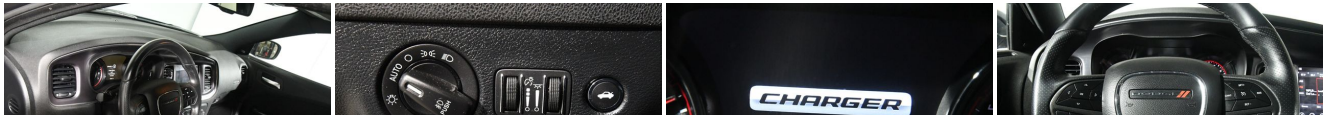

2017 Dodge Charger SXT w/ Blind Spot Safety Tech

Eric Zuwalick

No-Haggle Price \$22,900

View this vehicle on our website at soundautowholesalers.com

139 W Main St., Branford, CT 06405

Photos
Details
Contact

Specifications:

Year:	2017
VIN:	2C3CDXJG9HH645330
Make:	Dodge
Stock:	5457
Model/Trim:	Charger SXT w/ Blind Spot Safety Tech
Condition:	Pre-Owned
Body:	Sedan
Exterior:	Granite Pearlcoat
Engine:	ENGINE: 3.6L V6 24V VVT
Interior:	Black Cloth
Mileage:	52,025
Drivetrain:	All Wheel Drive
Economy:	City 18 / Highway 27