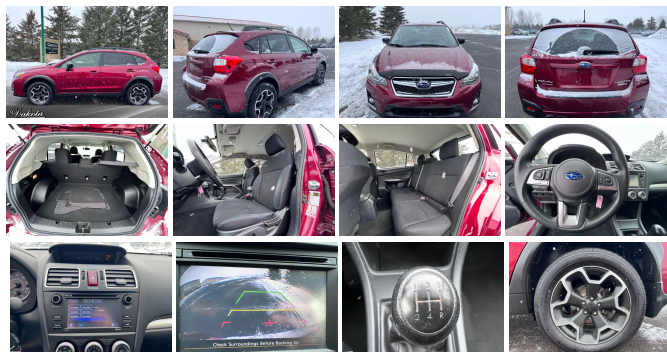

2016 Subaru Crosstrek

View this car on our website at dakotamotor.com/7178041/ebrochure

Our Price **\$14,995**

Specifications:

Year:	2016
VIN:	JF2GPAAC1GG291989
Make:	Subaru
Model/Trim:	Crosstrek
Condition:	Pre-Owned
Body:	SUV
Exterior:	Red
Engine:	Engine: 2.0L 16V DOHC
Interior:	Black Cloth
Mileage:	114,291
Drivetrain:	All Wheel Drive
Economy:	City 23 / Highway 31

!!!LOW MILES!! LOW PRICE!!ALL WHEEL DRIVE!!!CALL 651-460-6655

Check out our full line of inventory at DAKOTAMOTOR.COM

Call us anytime and ask for Bart or David and we will be happy to assist you. For your convenience please call before you come to be certain of availability. Full financing available. All of our vehicles have been checked by our in house service department. All of our vehicles are clean title and have actual miles. Enjoy our low overhead low price philosophy. We buy in bulk and sell at wholesale cost to save you the new car store markup!! 30years in wholesaling makes us retailing's smartest choice for a price savvy saver.

Exterior

- Auto Off Aero-Composite Halogen Daytime Running Headlamps

- Black Bodyside Cladding and Black Wheel Well Trim - Black Grille w/Chrome Accents
- Black Power Side Mirrors w/Manual Folding- Black Side Windows Trim
- Body-Colored Door Handles
- Body-Colored Front Bumper w/Black Rub Strip/Fascia Accent and Chrome Bumper Insert
- Body-Colored Rear Step Bumper w/Black Rub Strip/Fascia Accent- Clearcoat Paint
- Compact Spare Tire Mounted Inside Under Cargo- Deep Tinted Glass
- Fixed Rear Window w/Fixed Interval Wiper and Defroster- Front Fog Lamps
- Fully Galvanized Steel Panels- Liftgate Rear Cargo Access- Lip Spoiler
- Roof Rack Rails Only- Steel Spare Wheel
- Tailgate/Rear Door Lock Included w/Power Door Locks- Tires: 225/55R17 95H AS
- Variable Intermittent Wipers
- Wheels: 17" x 7.0J Aluminum Alloy -inc: Dark gray w/machine finish