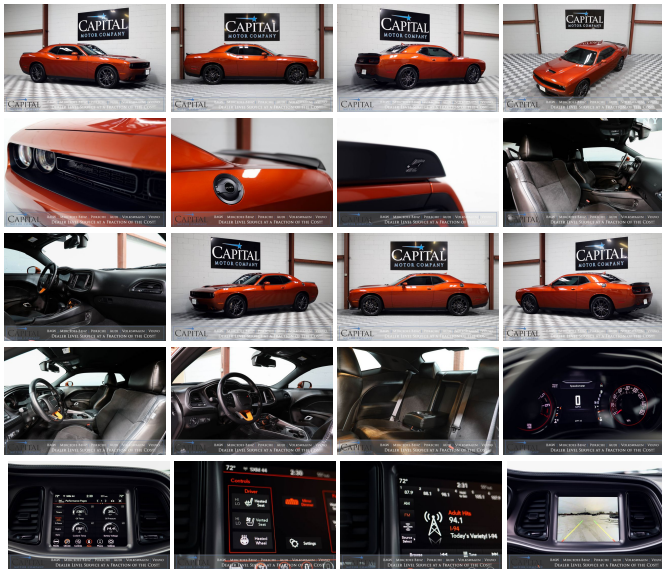

# 2021 Dodge Challenger GT Plus AWD Coupe w/Blacktop Package, Apple Carplay/Android Auto and 20 Inch Wheels

View this car on our website at [capitalmotorcompany.com/7177495/ebrochure](https://capitalmotorcompany.com/7177495/ebrochure)

## Specifications:

<b>Year:</b>	2021
<b>VIN:</b>	2C3CDZKG5MH677356
<b>Make:</b>	Dodge
<b>Stock:</b>	5810
<b>Model/Trim:</b>	Challenger GT Plus AWD Coupe w/Blacktop Package, Apple Carplay/Android Auto and 20 Inch Wheels
<b>Condition:</b>	Pre-Owned
<b>Body:</b>	Coupe
<b>Exterior:</b>	Sinamon Stick
<b>Engine:</b>	ENGINE: 3.6L V6 24V VVT
<b>Interior:</b>	Black Leather
<b>Transmission:</b>	TRANSMISSION: 8-SPEED AUTOMATIC (850RE)
<b>Mileage:</b>	6,790
<b>Drivetrain:</b>	All Wheel Drive
<b>Economy:</b>	City 18 / Highway 27

We have for sale a stunning, low mileage 2021 Dodge Challenger GT AWD Sports Coupe that looks amazing and it is an absolute blast to drive! It has a beautiful "Sinamon Stick" exterior with Blacked-Out 20-Inch Wheels with black emblems, blacked out grill and rear spoiler that give this Challenger an incredible stance! We know that if you like how it looks in the pictures you will fall in love when you get to drive it!