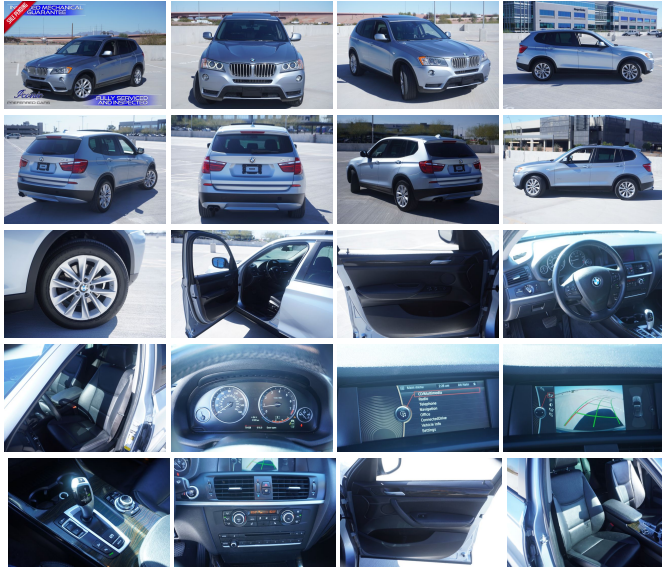

PLEASE CALL OR TEXT 480-843-5171 FOR APPOINTMENT. INCLUDES AN ARMOR SHEILD 50/50 GUARANTEE. THIS 2013 BMW X3 XDRIVE 2.8i HAS A CERTIFIED CLEAN VEHICLE HISTORY REPORT AND HAS BEEN FULLY INSPECTED & RECONDITIONED FOR YOUR CONVENIENCE. WE MAKE THE EFFORT TO INSURE ALL OUR INVENTORY LOOK FLAWLESS. SO WHEN YOU WALK IN TO OUR SHOWROOM YOU WILL BE LOOKING AT THE MOST BEAUTIFUL CAR IN THE MARKET. THIS CAR HAS HAD A CONCOURSE DETAIL, PAINT RESTORATION, DING / DENT REMOVAL AND LEATHER RECONDITIONING. WE SPEND THE TIME AND MONEY TO INCREASE AND HELP PRESERVE THE VALUE OF YOUR NEXT VEHICLE. THIS PRETTY BMW SPORT ACTIVITY VEHICLE IS LOADED UP WITH GREAT FEATURES LIKE LEATHER SEATS, PANORAMIC MOON ROOF, GPS NAVIGATION, BACK UP CAMERA AND A PREMIUM AUDIO SYSTEM THAT ROCKS. THE BEST PART OF THIS X3 IS THE EXCELLENT FUEL ECONOMY, THIS BIMMER GETS UP TO 28 MPG'S. COME DOWN TO OUR ALL INDOOR AND CLIMATE CONTROLLED SHOWROOM TODAY LOCATED IN SUNNY TEMPE, ARIZONA AND SEE FOR YOURSELF. PLEASE CALL OR TEXT (480)843-5171 FOR APPOINTMENT. THIS LOW ADVERTISED PRICE IS AN INTERNET CASH SPECIAL, CUSTOM TAILORED FINANCING IS AVAILABLE. WE OFFER KELLY BLUE BOOK FAIR TRADE-IN VALUE ON MOST TRADES, HONEST AND FRIENDLY STAFF, 3 MONTH 3,000 MILE GUARANTEE AND DISCOUNTED PARTS & SERVICE FOR ALL CUSTOMERS. ARE YOU TIRED OF LOOKING AT CARS OTHER DEALERS ADVERTISE AS PERFECT CONDITION AND COME TO FIND OUT THEY ARE NOT WHAT YOU EXPECTED? YOU NEED TO SEE THE INVENTORY AT ICONIC PREFERRED CARS. WE TAKE PRIDE IN STOCKING THE CLEANEST CARS AT COMPETITIVE PRICES. ICONIC PREFERRED CARS SERVING AZ FOR OVER 26 YEARS. "IF I WOULDN'T PARK IT IN MY OWN GARAGE, YOU BET YOU WON'T FIND IT AT MY DEALERSHIP".
 WWW.ICONICPREFERRED.COM, *WHITE GLOVE DELIVERY IS SUBJECT TO A \$199.00 OR MORE FEE DEPENDENT ON DELIVERY DISTANCE.