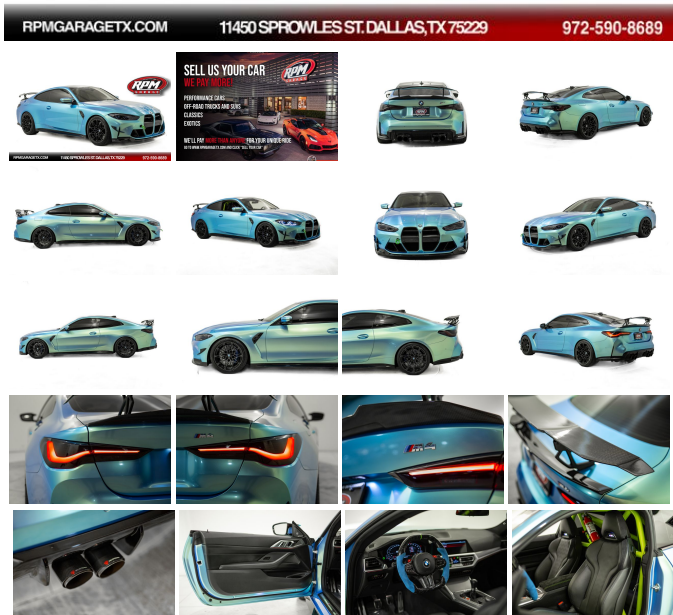

2021 BMW M4 with Over 30k in Upgrades

View this car on our website at rpmgaragetx.com/7176936/ebrochure

Our Price **$83,991**

Specifications:

Year:	2021
VIN:	WBS53AZ0XMCF92660
Make:	BMW
Model/Trim:	M4 with Over 30k in Upgrades
Condition:	Pre-Owned
Body:	Coupe
Exterior:	Blue
Engine:	Engine: 3.0L 6-Cylinder TwinPower Turbo
Interior:	Black Leather
Mileage:	16,492
Drivetrain:	Rear Wheel Drive
Economy:	City 16 / Highway 23

RPM Garage is a specialty car dealership conveniently located off I-35E in Dallas, Texas. With over 100 cars in stock, and new inventory arriving every day, we offer a wide variety of quality vehicles to make your dreams come true. Make sure to stop by and check out our BRAND NEW 40,000 sq/ft warehouse and take your dream car home TODAY!

LET US FINANCE
YOUR DREAMS!
CLICK HERE TO
BEGIN!

We are proud to offer you this 2021 BMW M4 with Over 30k in Upgrades for sale!