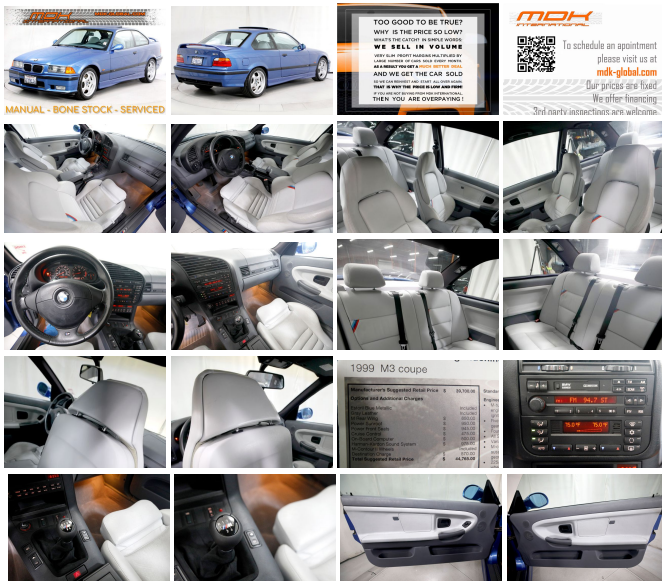

* If you are looking for a very nice and very original E36 M3 in Estoril Blue over Dove, you just found it, and I am sure you know how desirable this color is - these cars are properly rare (in this color and condition) and very sought after driver's cars.

* Factory alarm w/ 2 keys

* Factory rear spoiler

* Sunroof

* H/K Sound

* Clean title

* Carfax certified

* Lots of service records per Carfax report

* Original window sticker

BY APPOINTMENT ONLY

OUR PRICES ARE FIRM

- Financing available
- Warranties available
- Third party inspections are welcome
- Trade-ins are welcome
- We buy cars and pay finders free
- Nationwide door-to-door delivery options