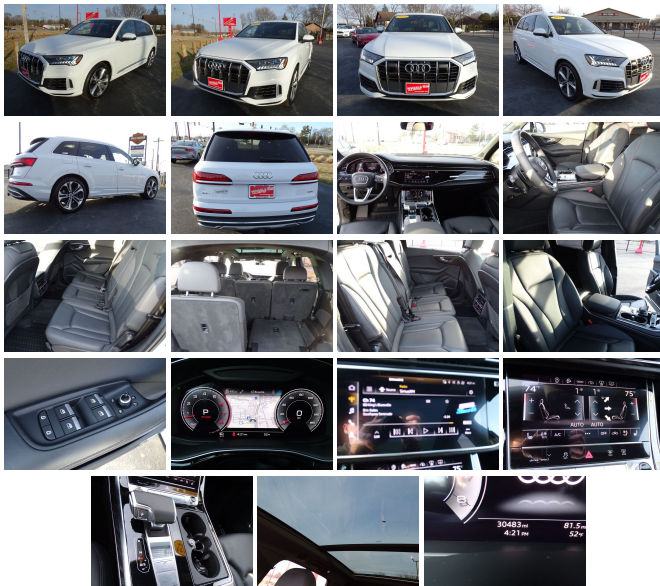

2022 Audi Q7 Prestige

View this car on our website at wheelsunltd.com/7176633/ebrochure

Our Price **\$73,995**

Specifications:

| | |
|----------------------|------------------------------|
| Year: | 2022 |
| VIN: | WA1VXBF7XND003810 |
| Make: | Audi |
| Stock: | 22-036 |
| Model/Trim: | Q7 Prestige |
| Condition: | Pre-Owned |
| Body: | SUV |
| Exterior: | White |
| Engine: | Engine: 3.0L TFSI 6 Cylinder |
| Interior: | Black Leather |
| Transmission: | 8-speed auto |
| Mileage: | 30,465 |
| Drivetrain: | All Wheel Drive |
| Economy: | City 18 / Highway 23 |

Exterior

- Aluminum Panels
- Auto On/Off Projector Beam Auto-Leveling Auto High-Beam Headlamps w/Delay-Off
- Body-Colored Door Handles- Body-Colored Front Bumper
- Body-Colored Power Heated Auto Dimming Side Mirrors w/Power Folding and Turn Signal Indicator
- Body-Colored Rear Bumper w/Metal-Look Rub Strip/Fascia Accent- Clearcoat Paint
- Cornering Lights- Deep Tinted Glass
- Express Open/Close Sliding And Tilting Glass Panoramic 1st And 2nd Row Sunroof w/Power Sunshade
- Fixed Rear Window w/Fixed Interval Wiper and Defroster- Front And Rear Fog Lamps
- Headlights-Automatic Highbeams- LED Brakelights- Lip Spoiler
- Metal-Look Bodyside Insert and Body-Colored Wheel Well Trim- Metal-Look Grille
- Metal-Look Side Windows Trim and Black Front Windshield Trim
- Perimeter/Approach Lights- Power Liftgate Rear Cargo Access
- Rain Detecting Variable Intermittent Wipers w/Heated Jets - Roof Rack Rails Only
- Tailgate/Rear Door Lock Included w/Power Door Locks- Tire Mobility Kit
- Tires: 285/45R20 All-Season Run-Flat- Wheels w/Silver Accents
- Wheels: 20" 5-Spoke Turbine-Design

Option Packages

Factory Installed Packages

BLACK ALCANTARA HEADLINER

TIRES: 285/40R21 ALL-SEASON

TOWING PACKAGE

-inc: 7,700 lbs towing capacity, Tow Hitch Receiver, towing 7 pin connector **\$750**

PRESTIGE PACKAGE