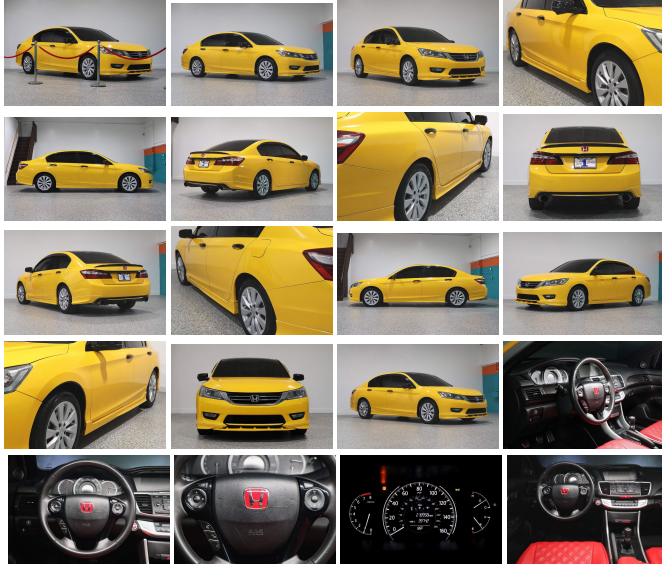

no1autosales.com
954-964-8669
5819 C Rodman Street
Hollywood, Florida
33023

No 1 Auto Sales Inc

2015 Honda Accord EX

View this car on our website at no1autosales.com/7176503/ebrochure

Our Price **\$10,995**

Specifications:

Year: 2015
VIN: 1HGCR2E76FA045159
Make: Honda
Model/Trim: Accord EX
Condition: Pre-Owned
Body: Sedan
Exterior: Yellow
Engine: Engine: 2.4L 16-Valve DOHC i-VTEC I-4
Interior: Red Leatherette
Mileage: 218,958
Drivetrain: Front Wheel Drive
Economy: City 24 / Highway 34